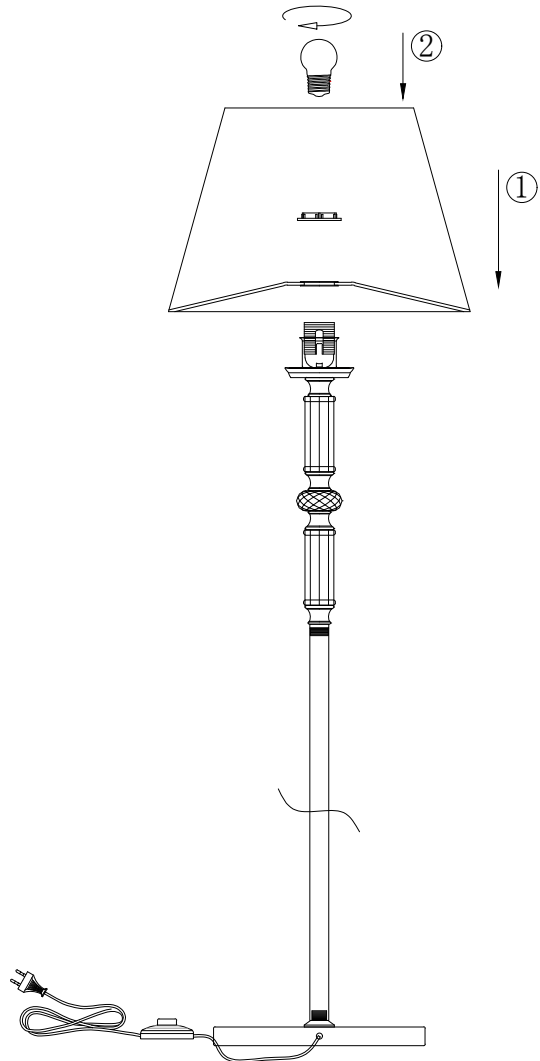

Instruction

MOD018FL-01CH

1 x E27 (60W)

Model: MOD018FL-01CH
Collection: Neoclassic

Floor Lamps