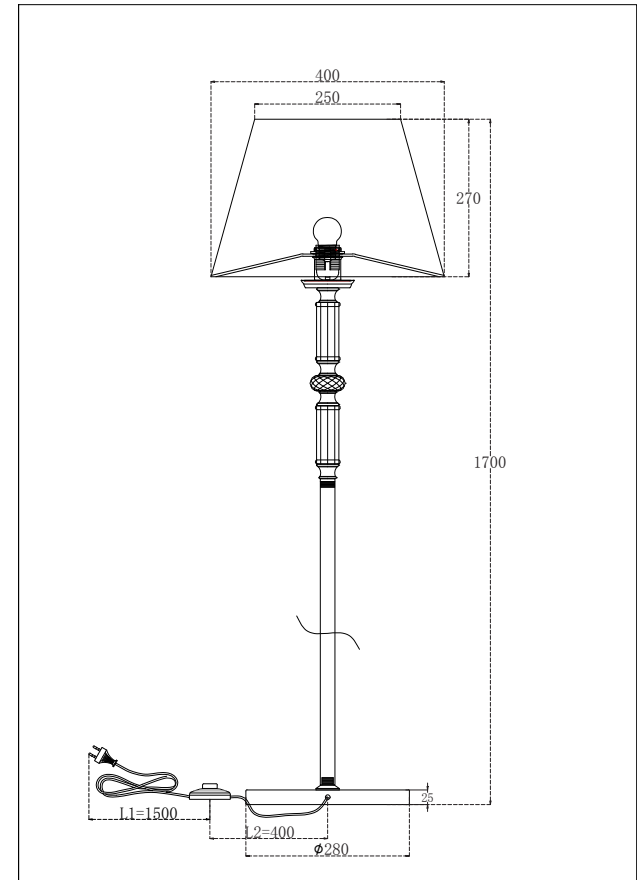

Instruction

MOD018FL-01CH

1 x E27 (60W)

Model: MOD018FL-01CH
Collection: Neoclassic

Floor Lamps