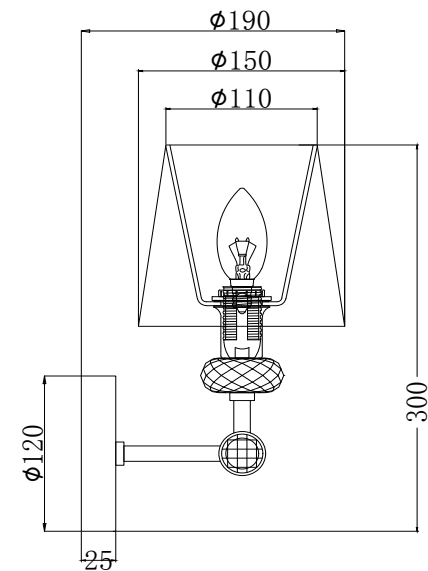

Instruction

MOD018WL-01CH

1 x E14 (40W)

Model: MOD018WL-01CH
Collection: Neoclassic
Series: Riverside

Wall Lamps