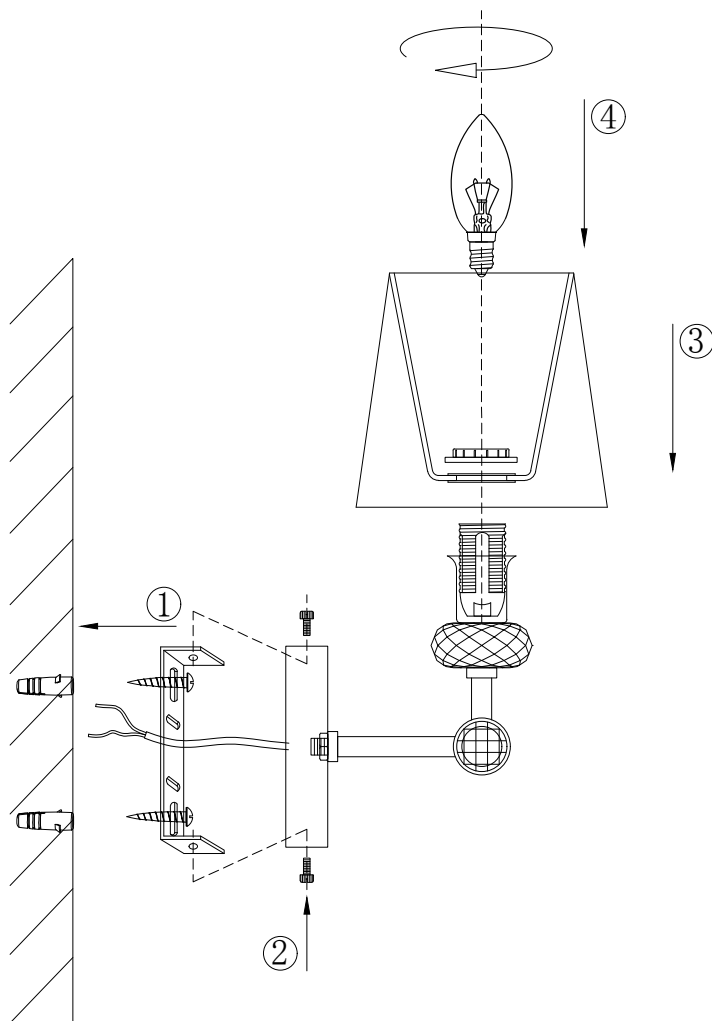

Instruction

MOD018WL-01CH

1 x E14 (40W)

Model: MOD018WL-01CH
Collection: Neoclassic
Series: Riverside

Wall Lamps