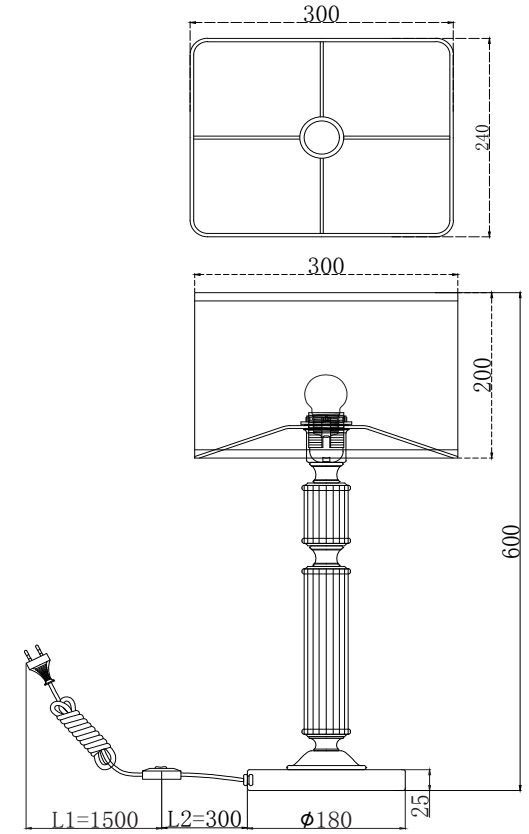

Instruction

MOD020TL-01CH

Model: MOD020TL-01CH
Collection: Neoclassic
Series: Ontario

Table Lamps