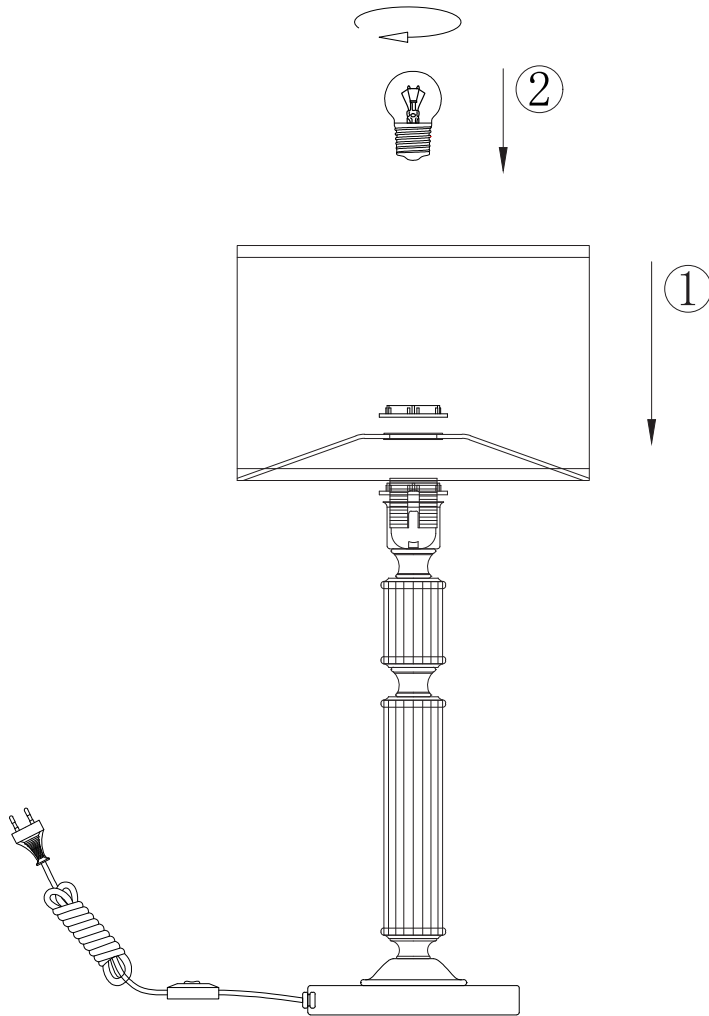

Instruction

MOD020TL-01CH

Model: MOD020TL-01CH
Collection: Neoclassic
Series: Ontario

Table Lamps