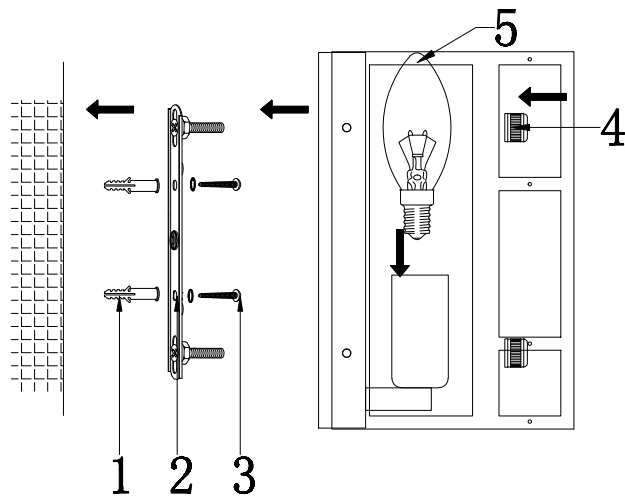

Instruction

MOD028WL-02CH

2 x E14 (60W)

Model: MOD028WL-02CH
Collection: Modern
Series: Mercurio

Wall Lamps