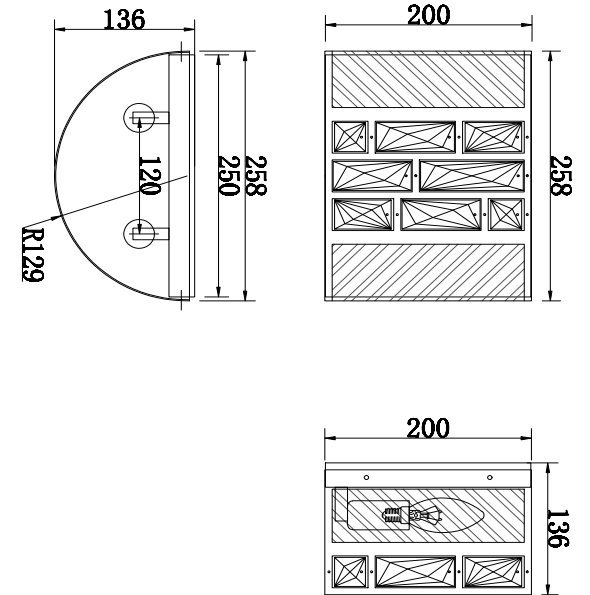

Instruction

MOD028WL-02CH

2 x E14 (60W)

Model: MOD028WL-02CH
Collection: Modern
Series: Mercurio

Wall Lamps