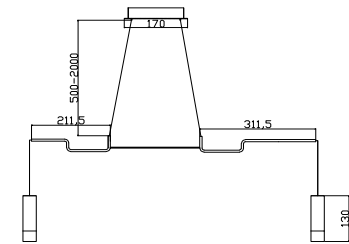

Instruction

MOD035PL-12W

12 x G9 (6W)

Recommended to use with LED bulbs

Model: MOD035PL-12W
Collection: Technical
Series: Davida

Ceiling Lamps