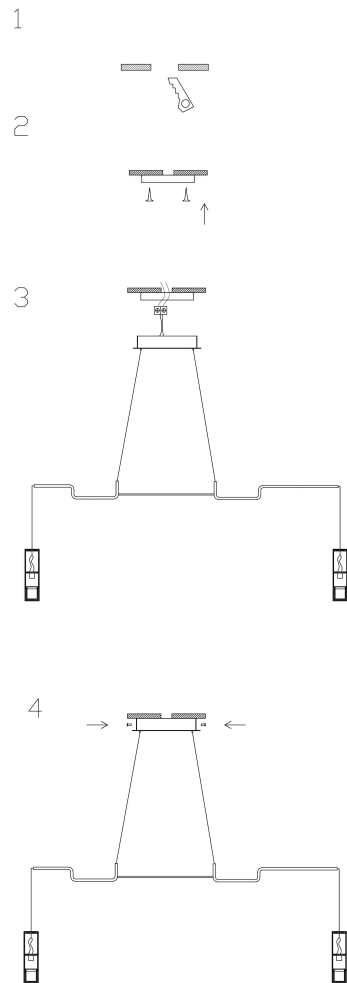

Instruction

MOD035PL-12W

12 x G9 (6W)

Recommended to use with LED bulbs

Model: MOD035PL-12W
Collection: Technical
Series: Davida

Ceiling Lamps