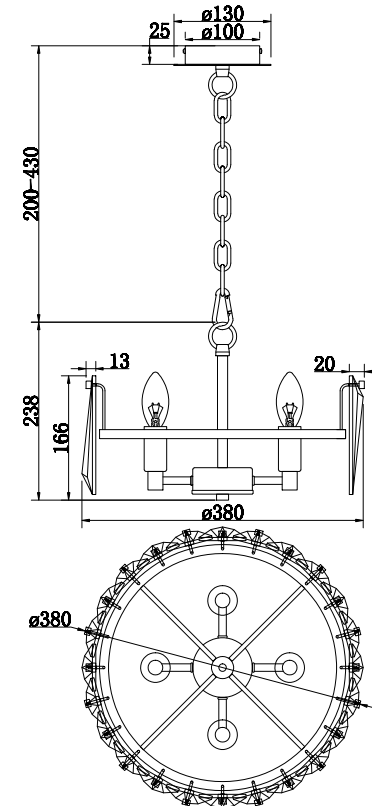

# Instruction

MOD043PL-04G

4 x E14 (60W)

Model: MOD043PL-04G  
Collection: Modern  
Series: Puntos

Pendant Lamps