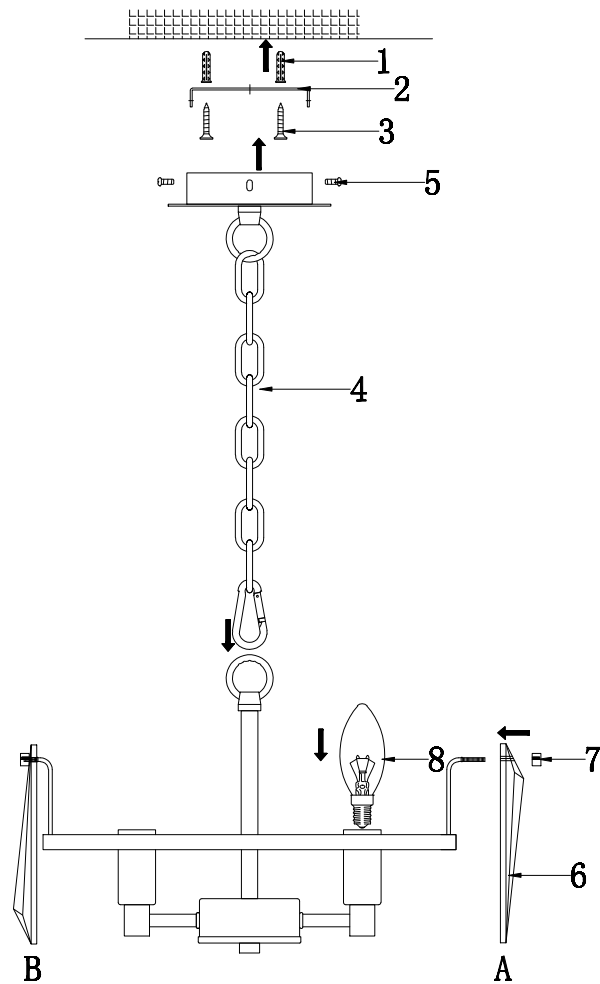

# Instruction

MOD043PL-04G

4 x E14 (60W)

Model: MOD043PL-04G  
Collection: Modern  
Series: Puntos

Pendant Lamps