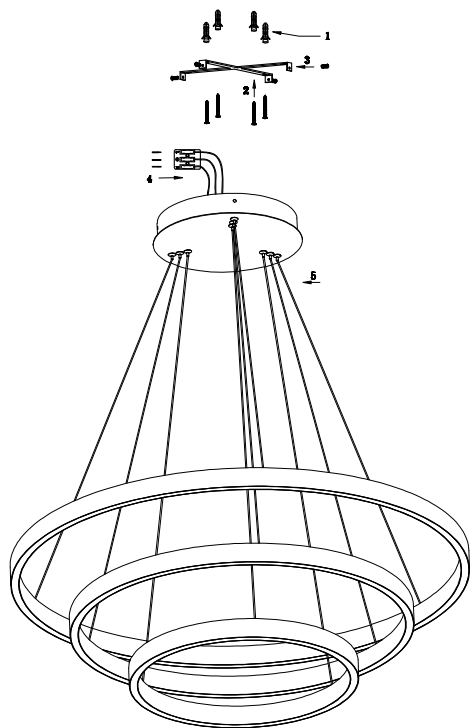

Instruction

MOD058PL-L100W4K

MAX 115W
6900 Lumen

Model: MOD058PL-L100W4K
Collection: Technical
Series: Rim

Pendant Lamps