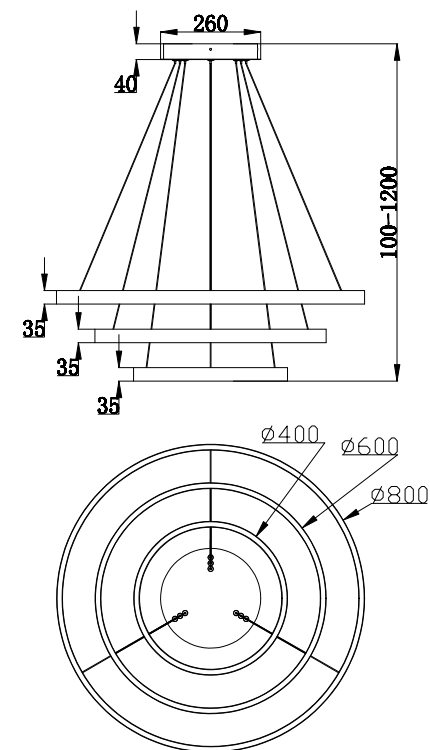

Instruction

MOD058PL-L100W4K

MAX 115W
6900 Lumen

Model: MOD058PL-L100W4K
Collection: Technical
Series: Rim

Pendant Lamps