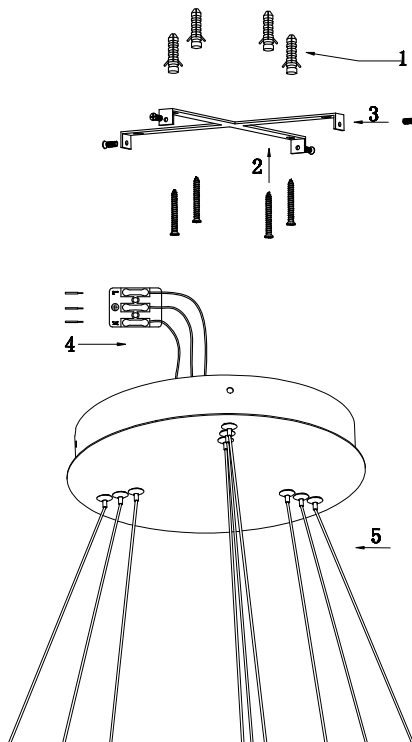

Instruction

MOD058PL-L100W4K

MAX 115W
6900 Lumen

Model: MOD058PL-L100W4K
Collection: Technical
Series: Rim

Pendant Lamps