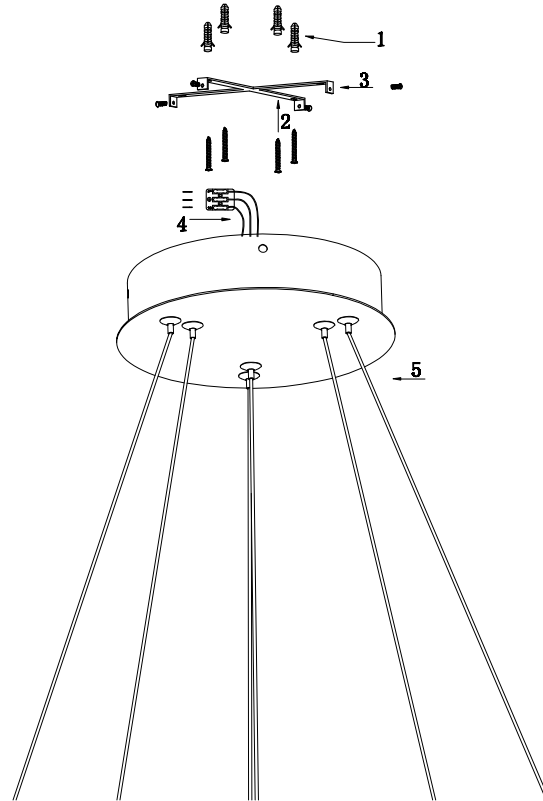

Instruction

MOD058PL-L55BS4K

MAX 61W
3500 Lumen

Model: MOD058PL-L55BS4K
Collection: Technical
Series: Rim

Pendant Lamps