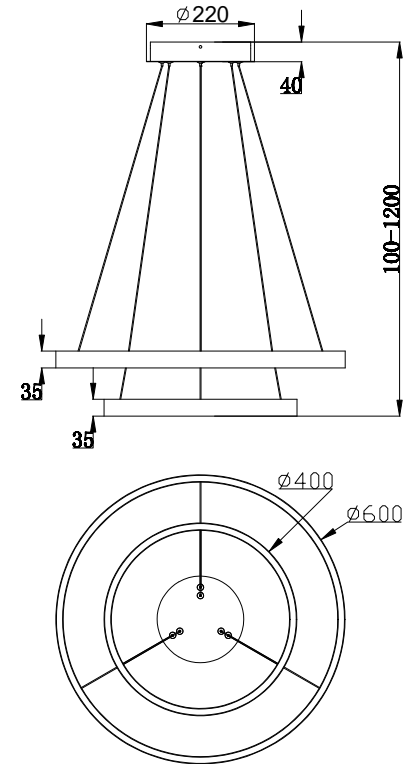

Instruction

MOD058PL-L55BS4K

MAX 61W
3500 Lumen

Model: MOD058PL-L55BS4K
Collection: Technical
Series: Rim

Pendant Lamps