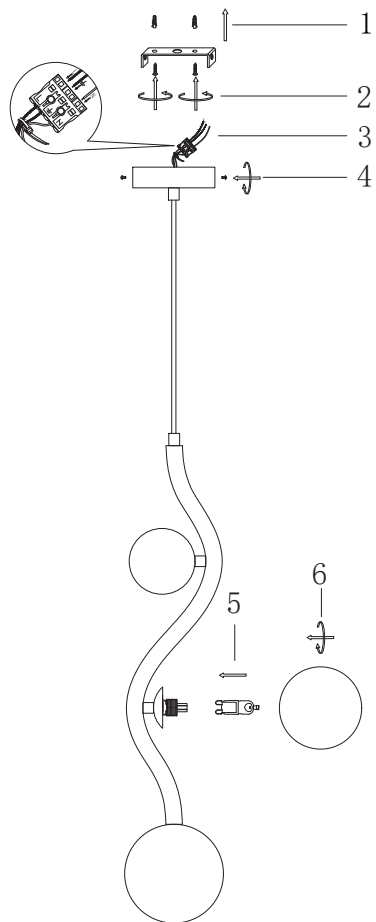

# Instruction

MOD059PL-03CH

3 x G9 (28W)

Recommended to use with LED bulbs

Model: MOD059PL-03CH

Collection: Modern

Series: Uva

Pendant Lamps