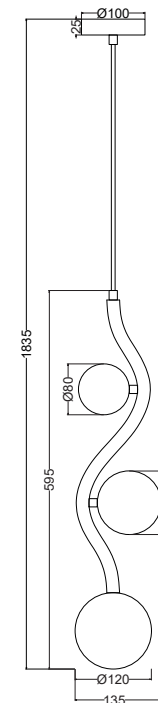

# Instruction

MOD059PL-03CH

3 x G9 (28W)

Recommended to use with LED bulbs

Model: MOD059PL-03CH

Collection: Modern

Series: Uva

Pendant Lamps