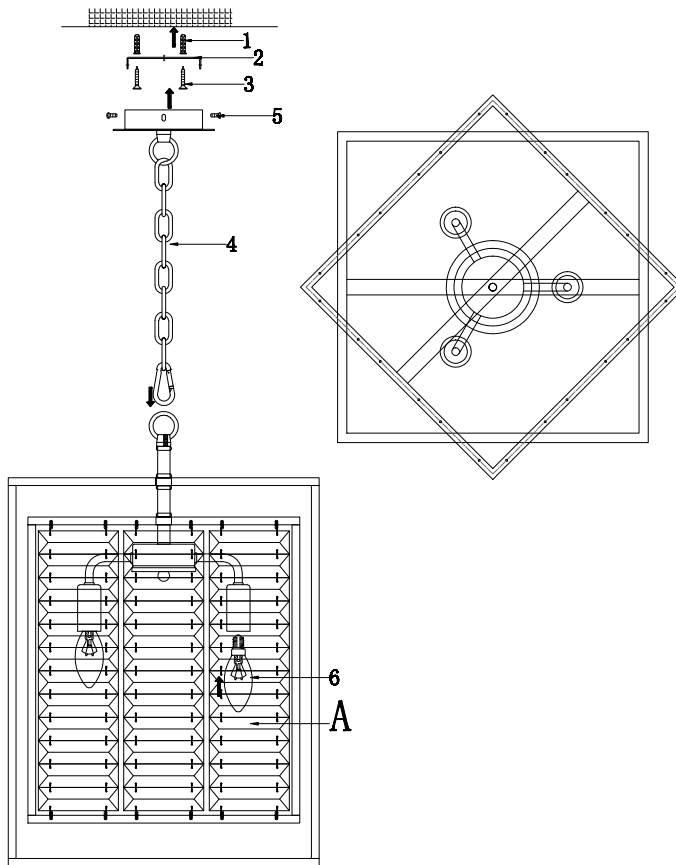

Instruction

MOD060PL-04CH

4 x E14 (60W)

Model: MOD060PL-04CH
Collection: Neoclassic
Series: Tening

Pendant Lamps