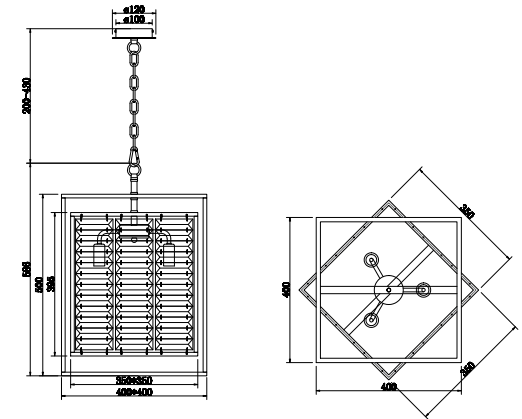

Instruction

MOD060PL-04CH

4 x E14 (60W)

Model: MOD060PL-04CH
Collection: Neoclassic
Series: Tening

Pendant Lamps