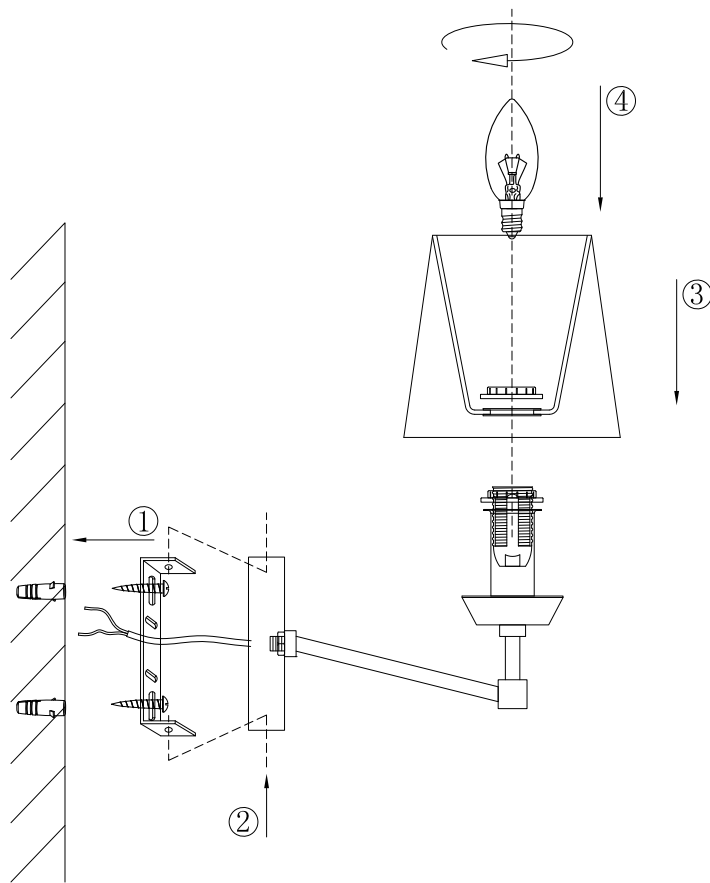

# Instruction

MOD064WL-02N

2 x E14 (40W)

Model: MOD064WL-02N  
Collection: Neoclassic  
Series: New Series 064

Wall Lamps