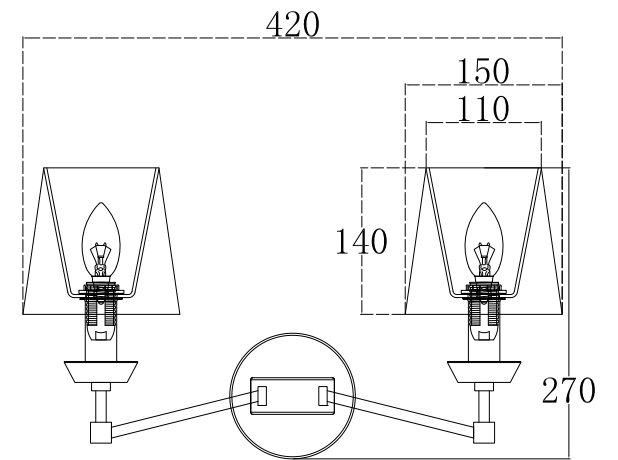

# Instruction

MOD064WL-02N

2 x E14 (40W)

Model: MOD064WL-02N  
Collection: Neoclassic  
Series: New Series 064

Wall Lamps