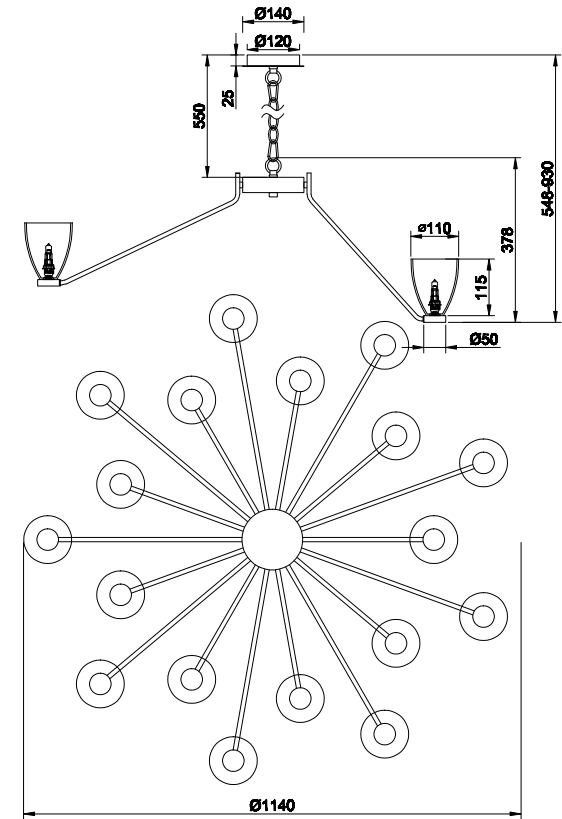

# Instruction

## MOD068PL-18CH

18 x G9 (40W)  
Recommended to use with LED bulbs

Ceiling Lamps

Model: MOD068PL-18CH  
Collection: Modern  
Series: New Series 068