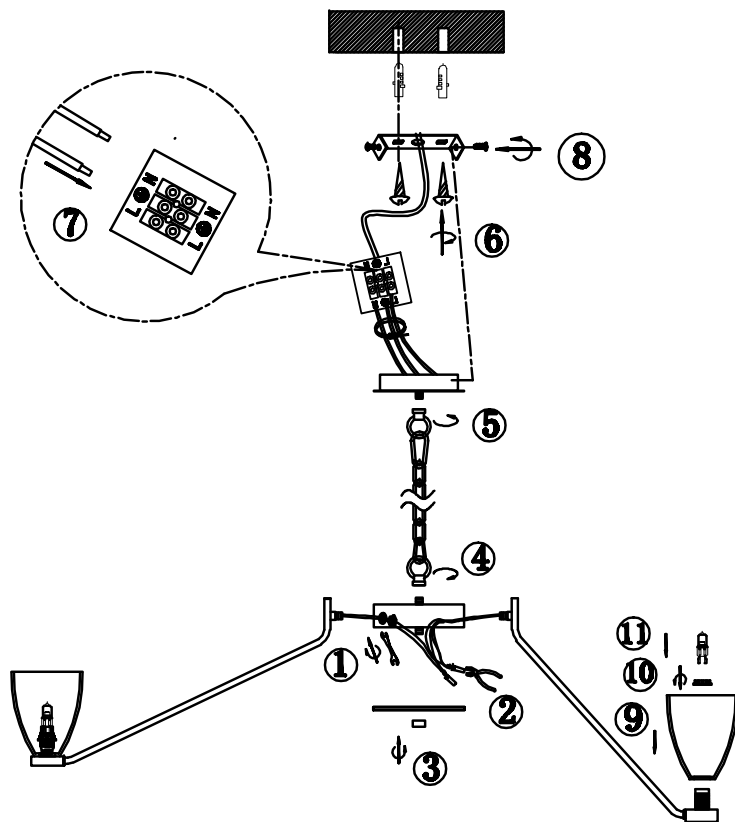

## MOD068PL-18CH

18 x G9 (40W)  
Recommended to use with LED bulbs

Ceiling Lamps

Model: MOD068PL-18CH  
Collection: Modern  
Series: New Series 068