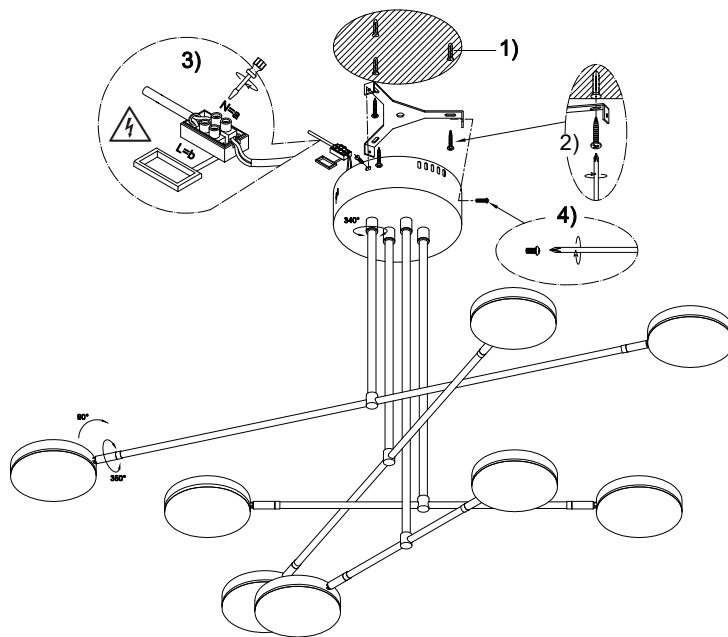

# Instruction

MOD070PL-L48B3K

MAX 48W  
2300 Lumen

Model: MOD070PL-L48B3K  
Collection: Technical  
Series: New Series 070

Pendant Lamps