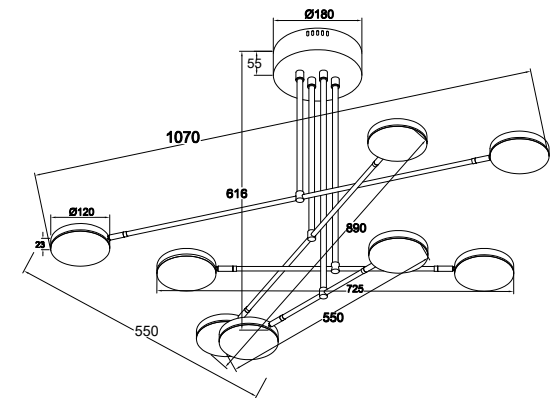

# Instruction

MOD070PL-L48B3K

MAX 48W  
2300 Lumen

Model: MOD070PL-L48B3K  
Collection: Technical  
Series: New Series 070

Pendant Lamps