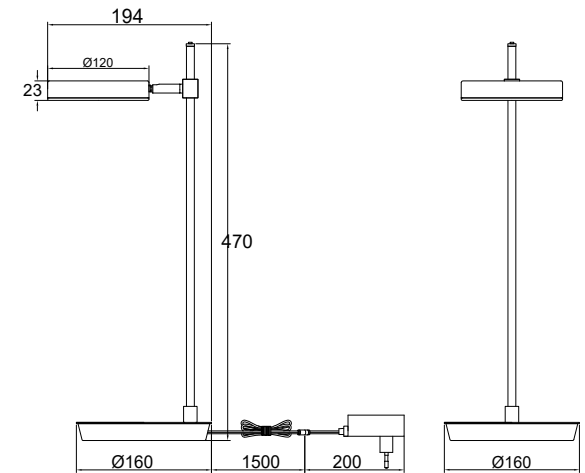

Instruction

MOD070TL-L8B3K

MAX 8W
450 Lumen

Model: MOD070TL-L8B3K
Collection: Technical
Series: New Series 070

Table Lamps