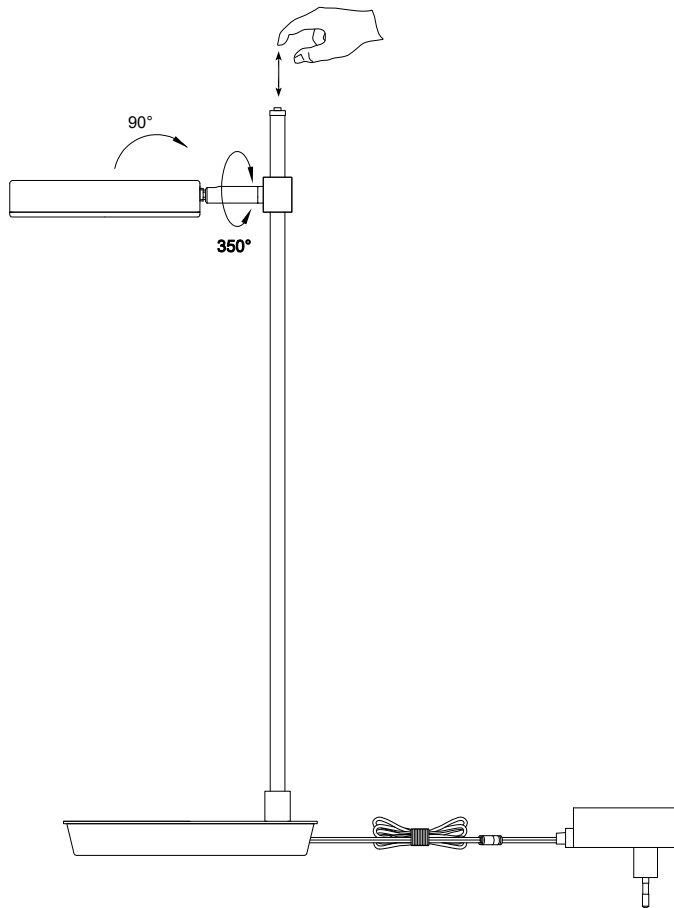

Instruction

MOD070TL-L8B3K

MAX 8W
450 Lumen

Model: MOD070TL-L8B3K
Collection: Technical
Series: New Series 070

Table Lamps