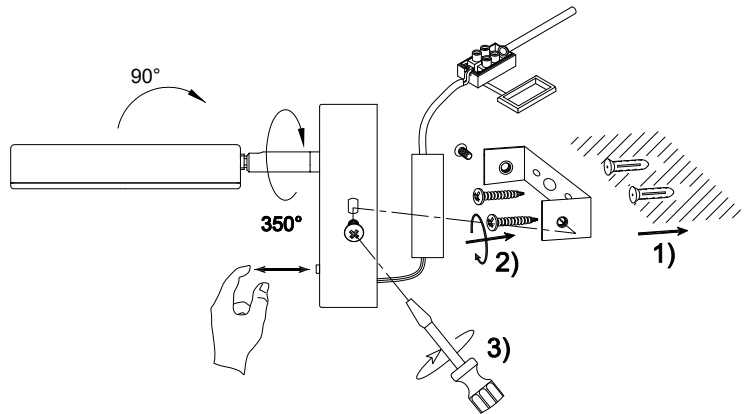

Instruction

MOD070WL-L8B3K

MAX 8W
450 Lumen

Model: MOD070WL-L8B3K
Collection: Technical
Series: New Series 070

Wall Lamps