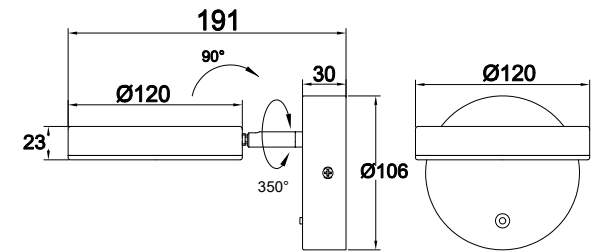

Instruction

MOD070WL-L8B3K

MAX 8W
450 Lumen

Model: MOD070WL-L8B3K
Collection: Technical
Series: New Series 070

Wall Lamps