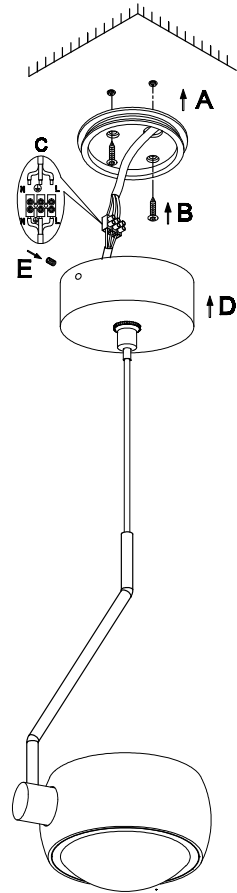

# Instruction

MOD072PL-L8W3K

MAX 8W  
750 Lumen

Model: MOD072PL-L8W3K  
Collection: Technical  
Series: New Series 071

Pendant Lamps