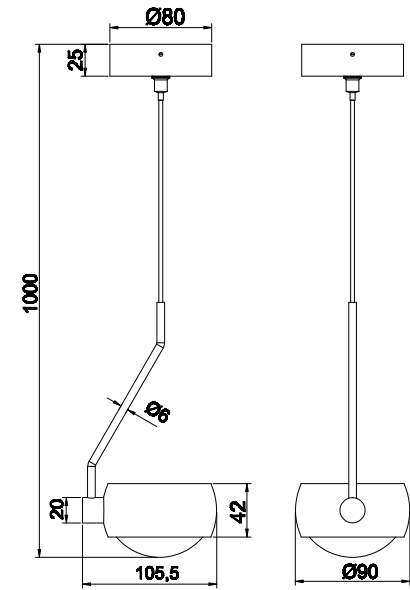

# Instruction

MOD072PL-L8W3K

MAX 8W  
750 Lumen

Model: MOD072PL-L8W3K  
Collection: Technical  
Series: New Series 071

Pendant Lamps