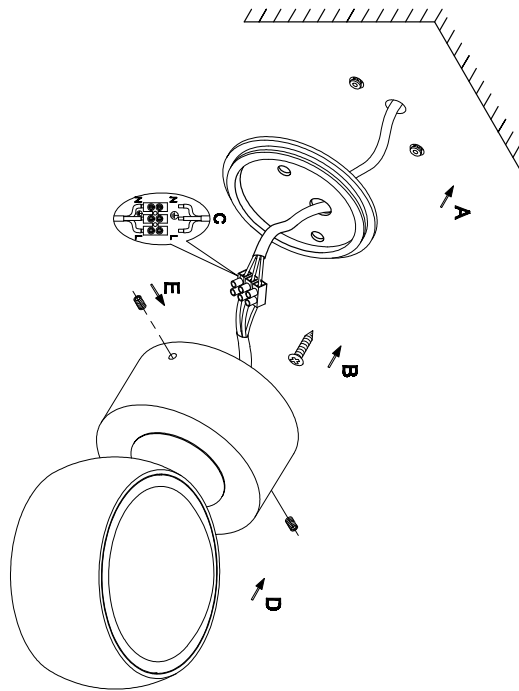

# Instruction

MOD072WL-L8B3K

MAX 8W  
950 Lumen

Model: MOD072WL-L8B3K  
Collection: Technical  
Series: New Series 071

Wall Lamps