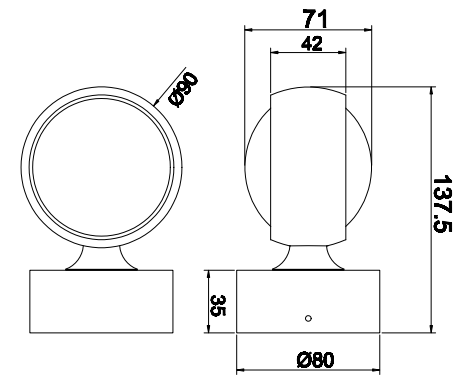

# Instruction

MOD072WL-L8B3K

MAX 8W  
950 Lumen

Model: MOD072WL-L8B3K  
Collection: Technical  
Series: New Series 071

Wall Lamps