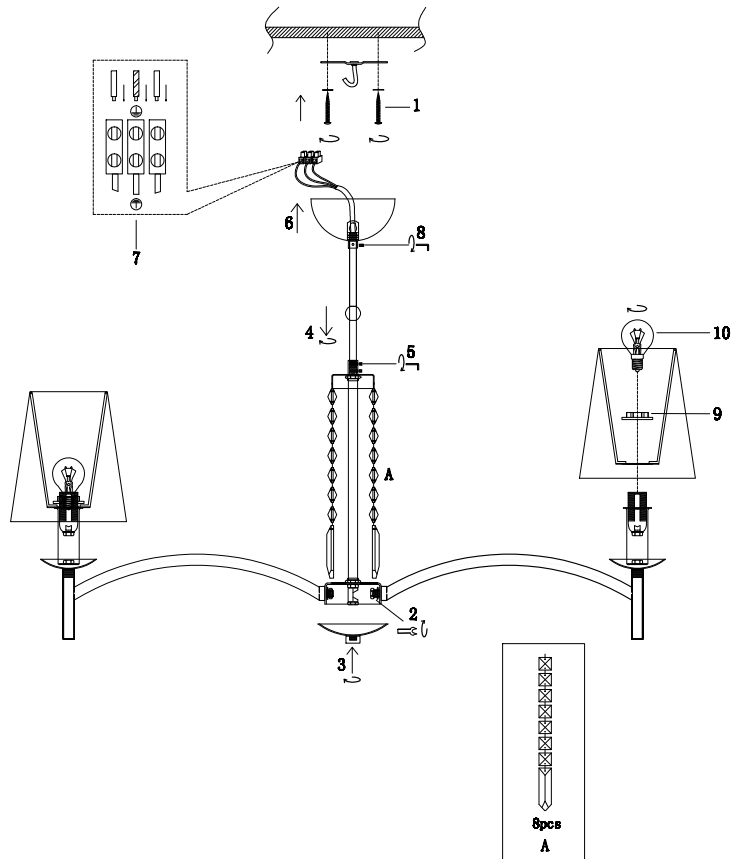

Instruction

MOD076PL-08N

8 x E14 (40W)

Model: MOD076PL-08N
Collection: Modern
Series: Krona

Ceiling Lamps