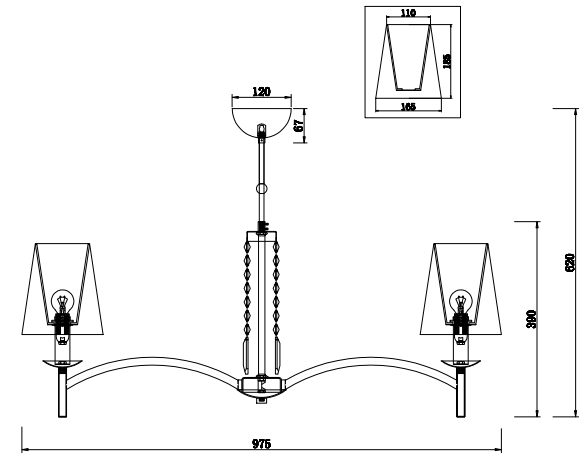

Instruction

MOD076PL-08N

8 x E14 (40W)

Model: MOD076PL-08N
Collection: Modern
Series: Krona

Ceiling Lamps