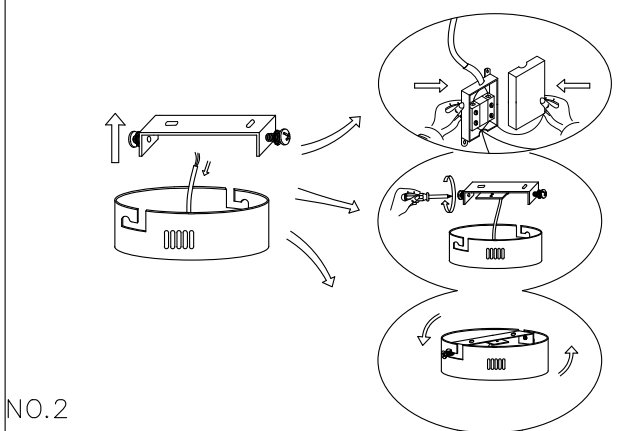

Instruction

MOD081PL-L50G3K

NO.1

NO.2

NO.3

MAX 55W
4900 Lumen

Model: MOD081PL-L50G3K
Collection: Modern

Pendant Lamps