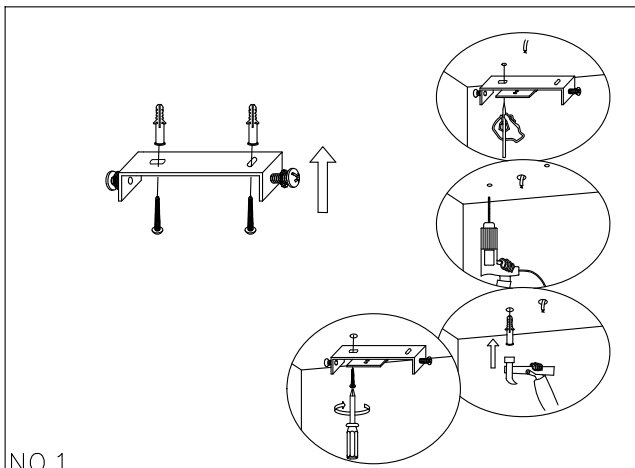

Instruction

MOD081PL-L50G3K

NO.1

NO.2

NO.3

MAX 55W
4900 Lumen

Model: MOD081PL-L50G3K
Collection: Modern

Pendant Lamps