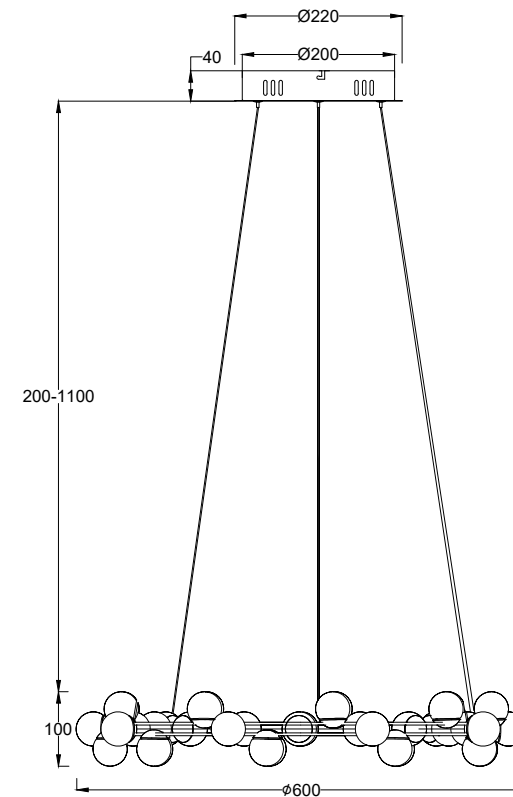

Instruction

MOD081PL-L50G3K

NO.1

NO.2

NO.3

MAX 55W
4900 Lumen

Model: MOD081PL-L50G3K
Collection: Modern

Pendant Lamps