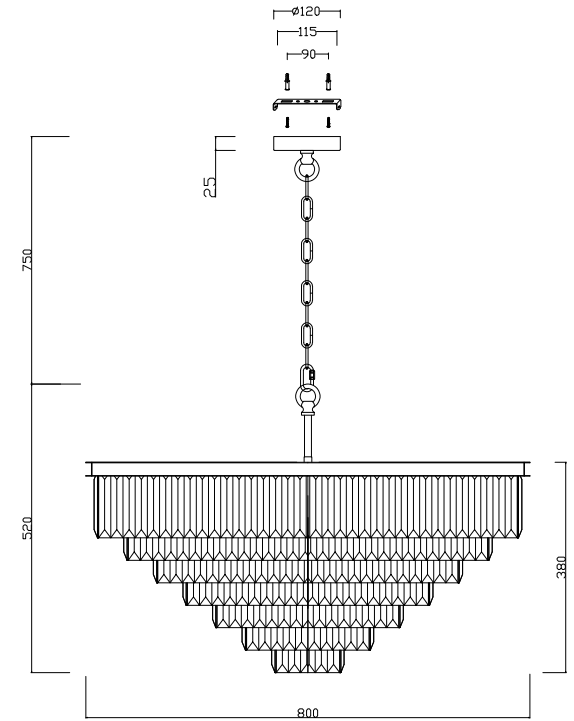

Instruction

MOD085PL-16CH

16 x E14 (40W)

Model: MOD085PL-16CH
Collection: Neoclassic

Pendant Lamps