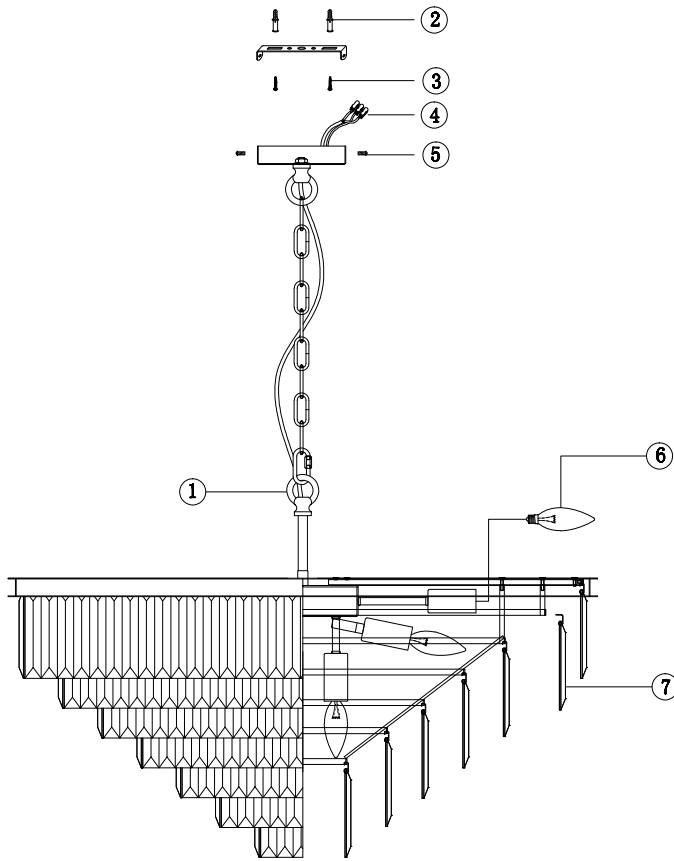

Instruction

MOD085PL-16CH

16 x E14 (40W)

Model: MOD085PL-16CH
Collection: Neoclassic

Pendant Lamps