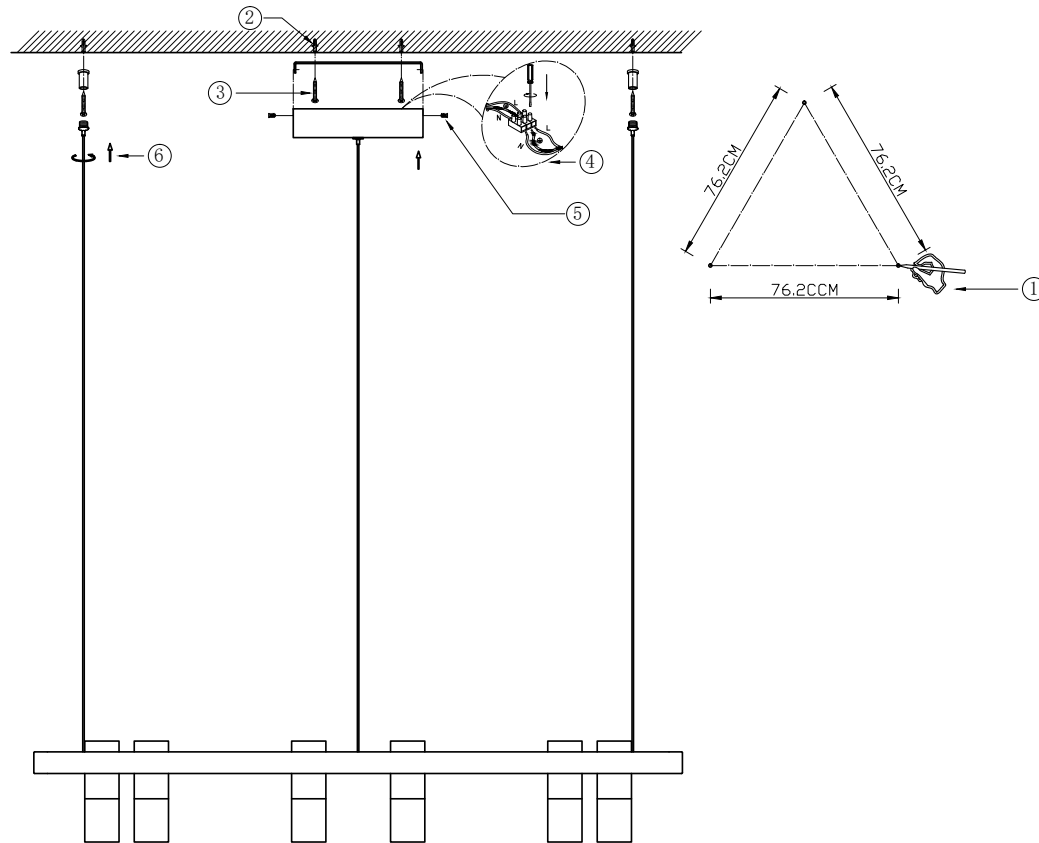

## MOD102PL-L42B4K

MAX 42W  
4000 Lumen

Model: MOD102PL-L42B4K  
Collection: Technical  
Series: Satellite

Pendant Lamps