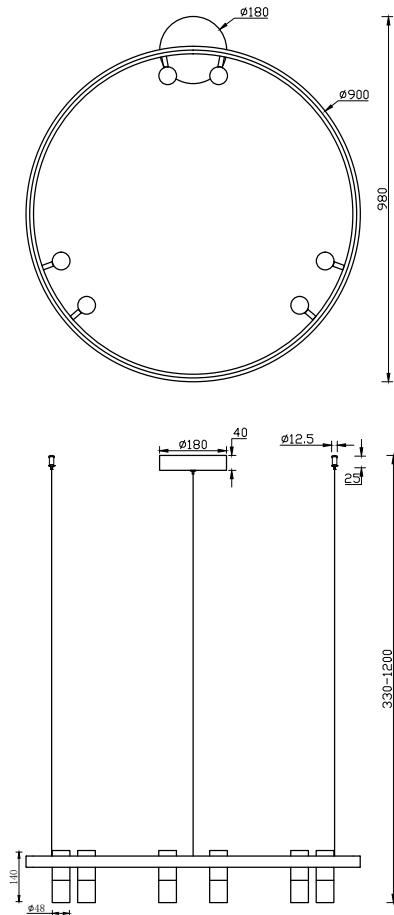

## MOD102PL-L42B4K

MAX 42W  
4000 Lumen

Model: MOD102PL-L42B4K  
Collection: Technical  
Series: Satellite

Pendant Lamps