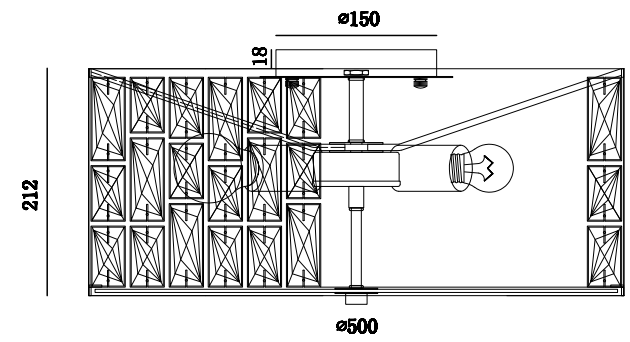

Instruction

MOD184PL-04CH

4 x E27 (60W)

Model: MOD184PL-04CH
Collection: Modern
Series: Gelid

Pendant Lamps