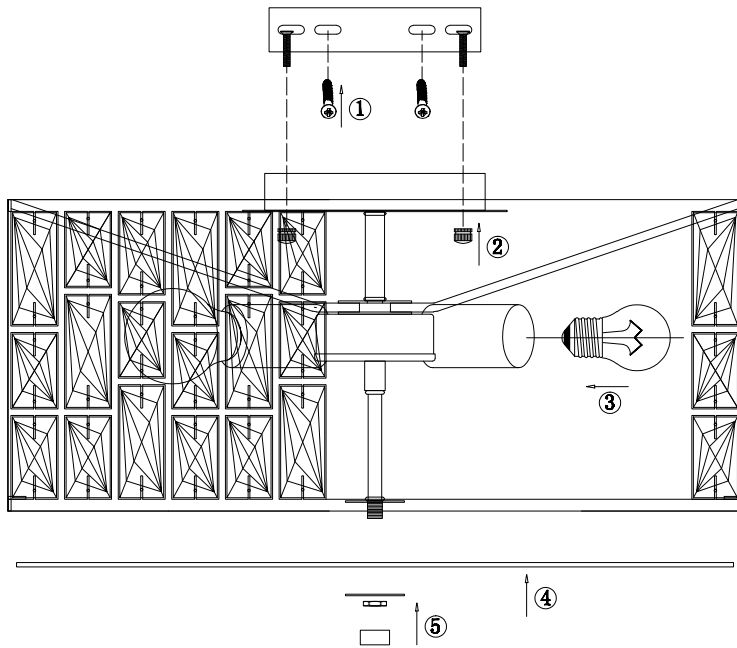

Instruction

MOD184PL-04CH

4 x E27 (60W)

Model: MOD184PL-04CH
Collection: Modern
Series: Gelid

Pendant Lamps