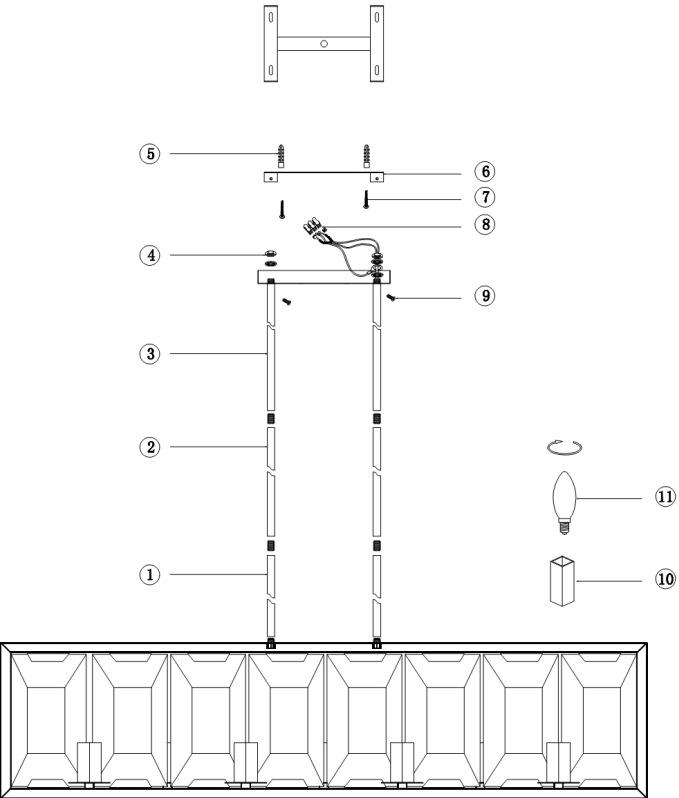

Instruction

Collection: MODERN
Series: FIBI
Model: MOD202PL-07N
Ceiling

7 x E14 (40W)

MAYTONI
DECORATIVE LIGHTING
www.maytoni.de