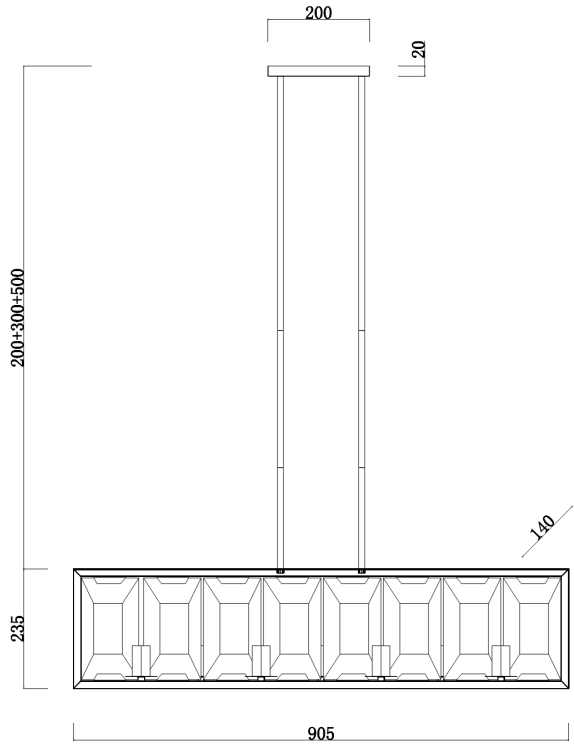

Instruction

Collection: MODERN
Series: FIBI
Model: MOD202PL-07N
Ceiling

7 x E14 (40W)

MAYTONI
DECORATIVE LIGHTING
www.maytoni.de