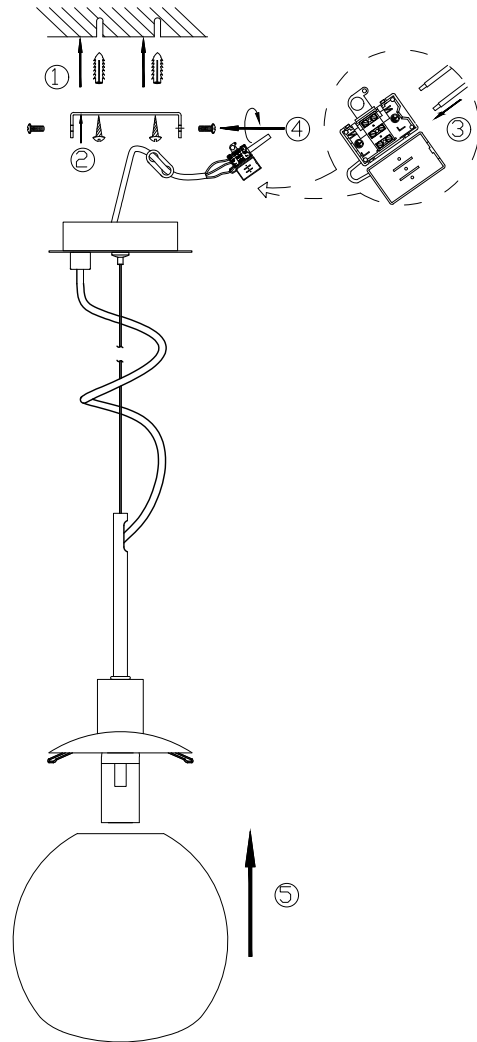

Instruction

MOD221-PL-01-N

1 x E14 (40W)

Model: MOD221-PL-01-N
Collection: Modern
Series: Erich

Ceiling Lamps