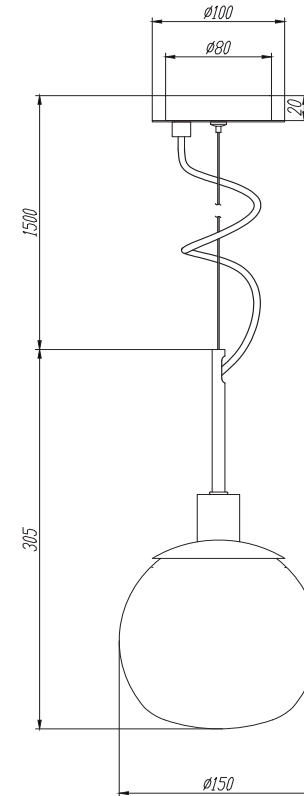

Instruction

MOD221-PL-01-N

1 x E14 (40W)

Model: MOD221-PL-01-N
Collection: Modern
Series: Erich

Ceiling Lamps