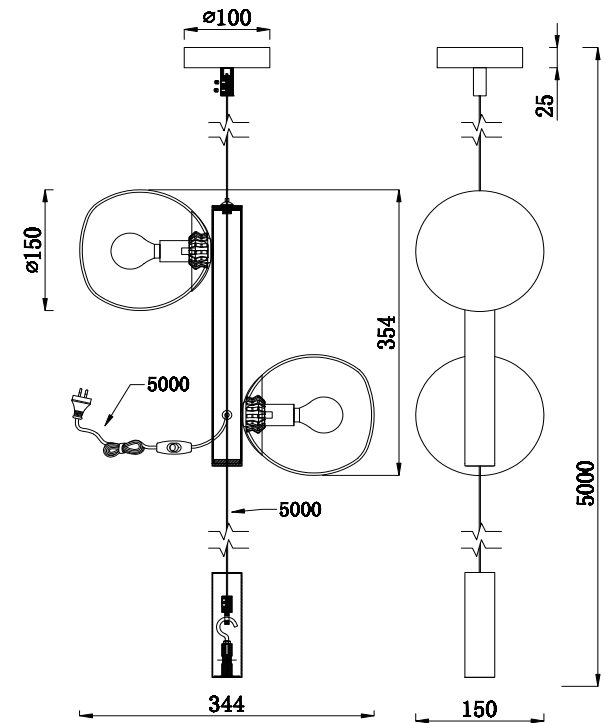

Instruction

MOD221FL-01G

2 x E14 (40W)

Model: MOD221FL-01G
Collection: Modern
Series: Erich

Table Lamps