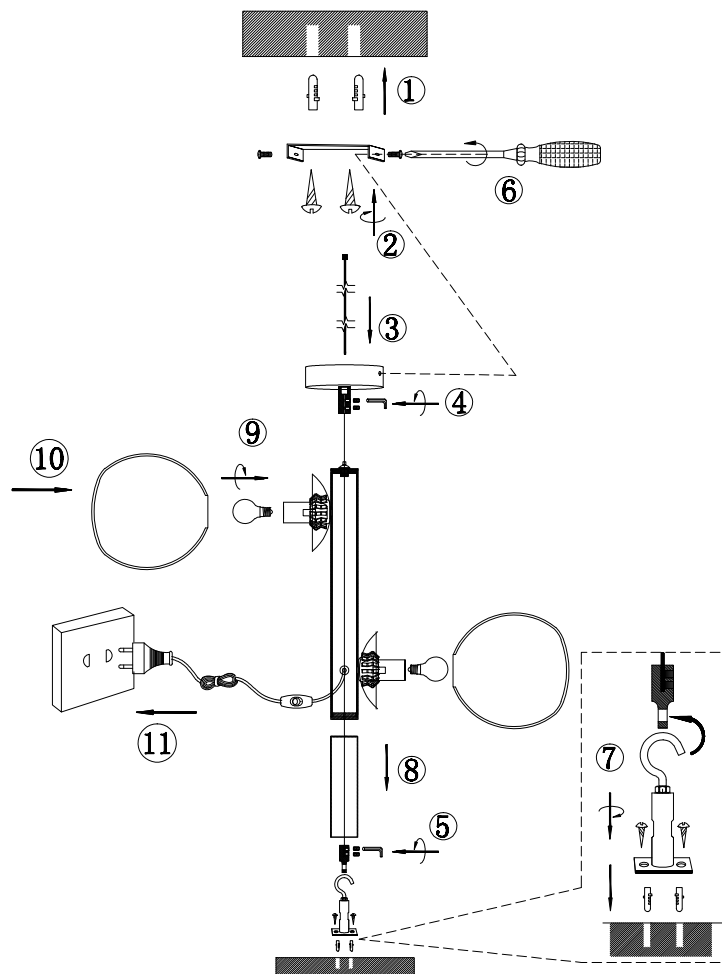

Instruction

MOD221FL-01G

2 x E14 (40W)

Model: MOD221FL-01G
Collection: Modern
Series: Erich

Table Lamps