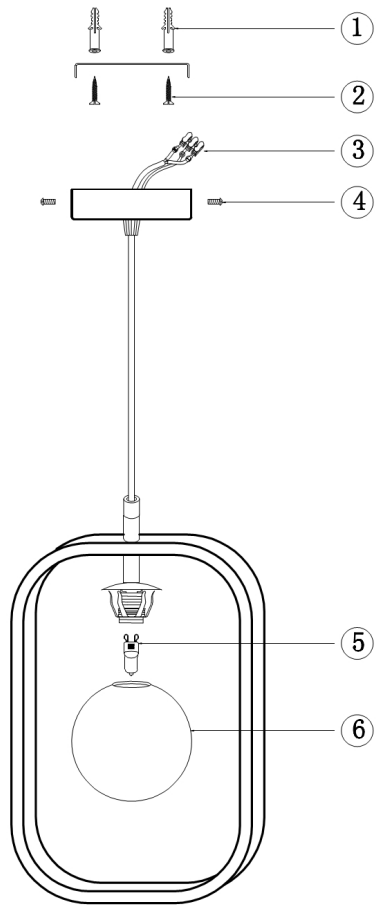

Instruction

Collection: MODERN
Series: AVOLA
Model: MOD431-PL-01-WG
Ceiling

- Ceiling

1 x G9 (40W)

MAYTONI
DECORATIVE LIGHTING

www.maytoni.de