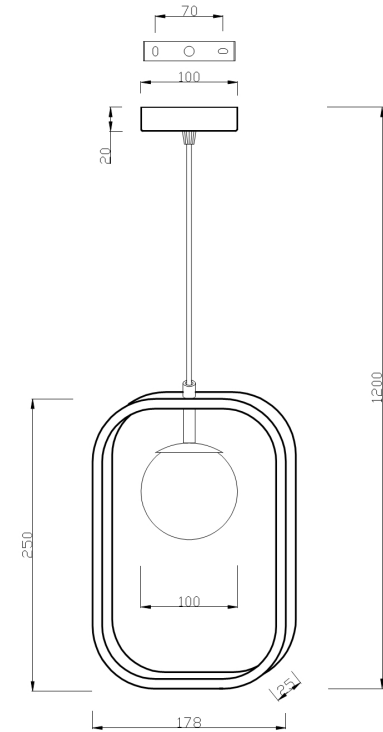

# Instruction

Collection: MODERN  
Series: AVOLA  
Model: MOD431-PL-01-WS  
Ceiling

- Ceiling

1 x G9 (40W)

**MAYTONI**  
DECORATIVE LIGHTING

[www.maytoni.de](http://www.maytoni.de)