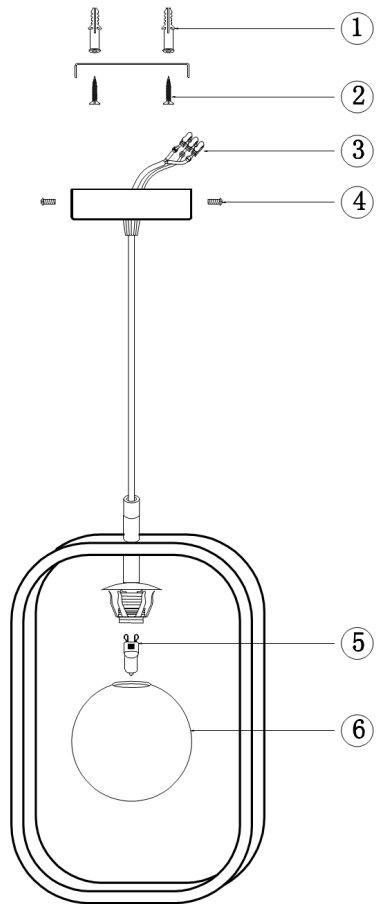

# Instruction

Collection: MODERN  
Series: AVOLA  
Model: MOD431-PL-01-WS  
Ceiling

- Ceiling

1 x G9 (40W)

**MAYTONI**  
DECORATIVE LIGHTING

[www.maytoni.de](http://www.maytoni.de)