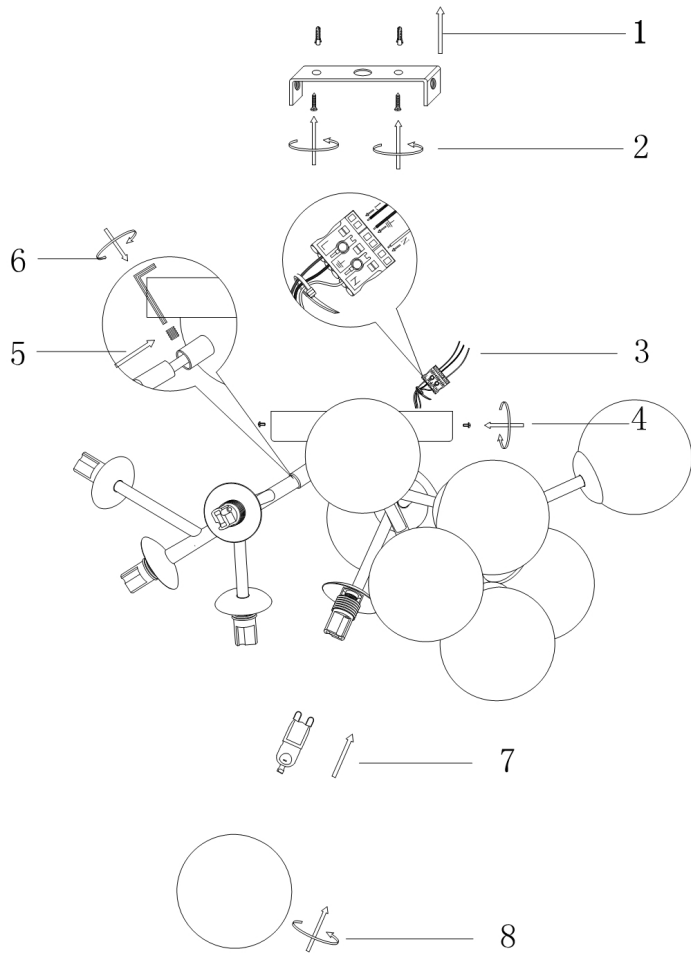

Instruction

Collection: MODERN
Series: DALLAS
Model: MOD545PL-12CH
Ceiling

- Ceiling

12 x G9 (28W)

MAYTONI
DECORATIVE LIGHTING

www.maytoni.de