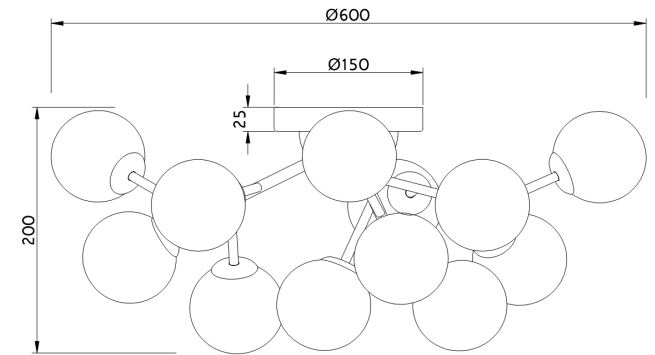

Instruction

Collection: MODERN
Series: DALLAS
Model: MOD545PL-12CH
Ceiling

- Ceiling

12 x G9 (28W)

MAYTONI
DECORATIVE LIGHTING

www.maytoni.de