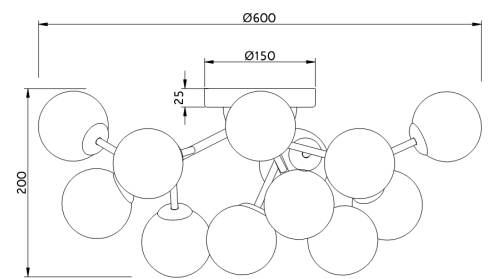

Instruction

Collection: MODERN
Series: DALLAS
Model: MOD545PL-12G
Ceiling

12 x G9 (28W)

MAYTONI
DECORATIVE LIGHTING
www.maytoni.de