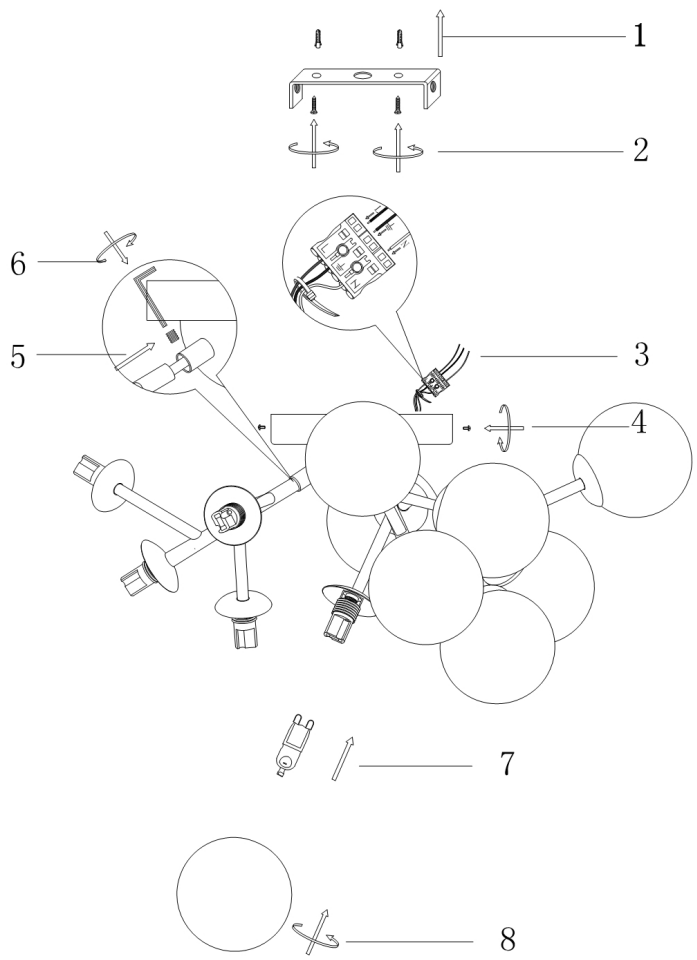

Instruction

Collection: MODERN
Series: DALLAS
Model: MOD545PL-12G
Ceiling

12 x G9 (28W)

MAYTONI
DECORATIVE LIGHTING
www.maytoni.de