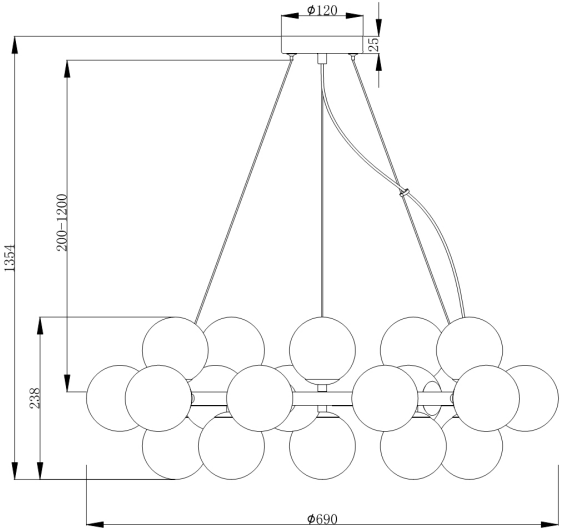

# Instruction

Collection: MODERN  
Series: DALLAS  
Model: MOD548PL-25G  
Ceiling

- Ceiling

25 x G9 (28W)

**MAYTONI**  
DECORATIVE LIGHTING

[www.maytoni.de](http://www.maytoni.de)