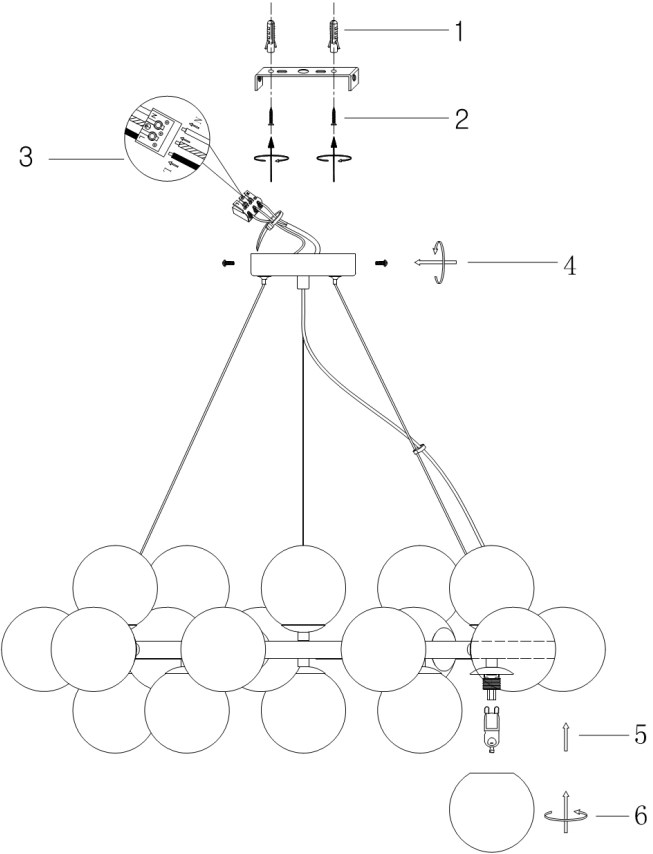

# Instruction

Collection: MODERN  
Series: DALLAS  
Model: MOD548PL-25G  
Ceiling

- Ceiling

25 x G9 (28W)

**MAYTONI**  
DECORATIVE LIGHTING

[www.maytoni.de](http://www.maytoni.de)