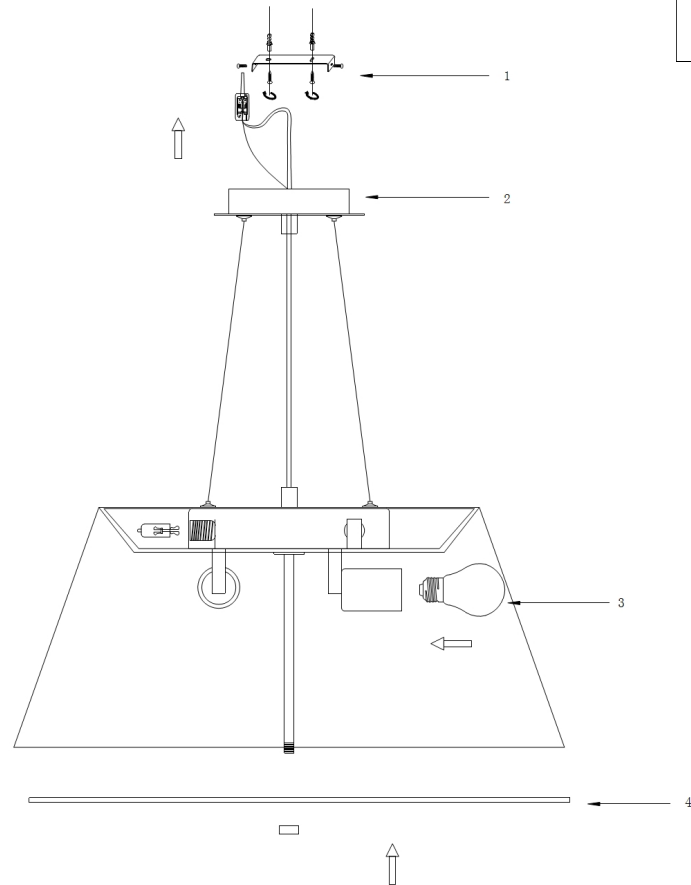

Instruction

Collection: MODERN
Series: BERGAMO
Model: MOD613PL-03CH
Ceiling

- Ceiling

3 x E27 (60W)
3 x G9 (20W)

MAYTONI
DECORATIVE LIGHTING

www.maytoni.de