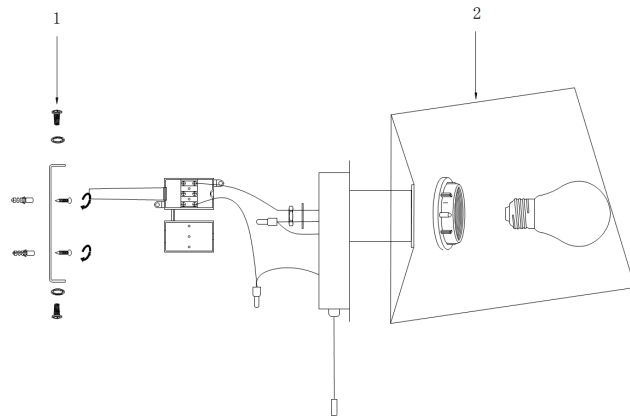

Instruction

Collection: MODERN
Series: BERGAMO
Model: MOD617WL-01B
Wall

- Wall

1 x E27 (60W)

MAYTONI
DECORATIVE LIGHTING

www.maytoni.de