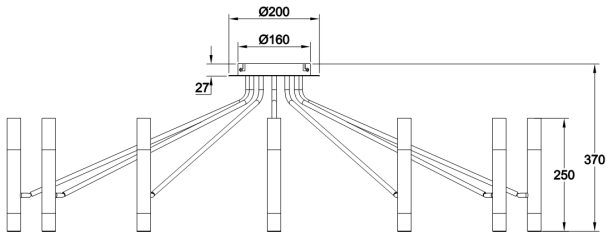

# Instruction

Collection: MODERN  
Series: VIGO  
Model: MOD620CL-24B  
Ceiling

24 x G9 (25W)

**MAYTONI**  
DECORATIVE LIGHTING

[www.maytoni.de](http://www.maytoni.de)