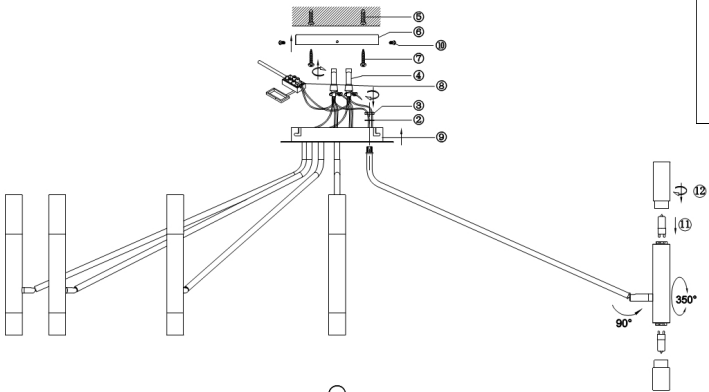

# Instruction

Collection: MODERN  
Series: VIGO  
Model: MOD620CL-24B  
Ceiling

24 x G9 (25W)

**MAYTONI**  
DECORATIVE LIGHTING

[www.maytoni.de](http://www.maytoni.de)