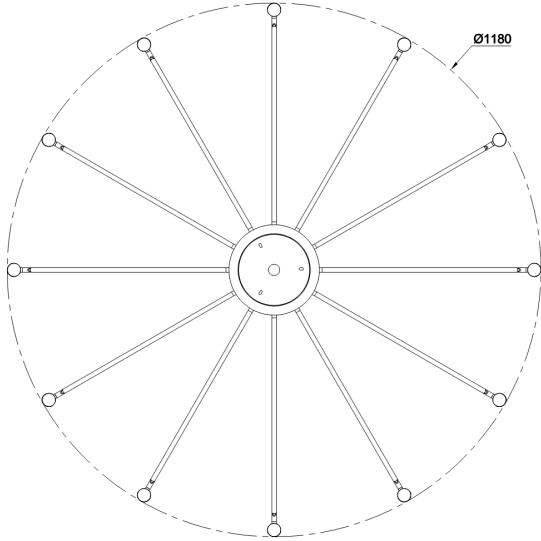

# Instruction

Collection: MODERN  
Series: VIGO  
Model: MOD620CL-24B  
Ceiling

24 x G9 (25W)

**MAYTONI**  
DECORATIVE LIGHTING

[www.maytoni.de](http://www.maytoni.de)