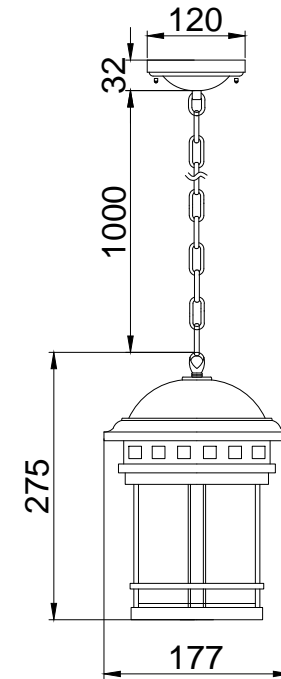

Instruction

O031PL-01BR

1 x E27 (60W)

Model: O031PL-01BR
Collection: Outdoor
Series: Salamanca

Pendant Lamps