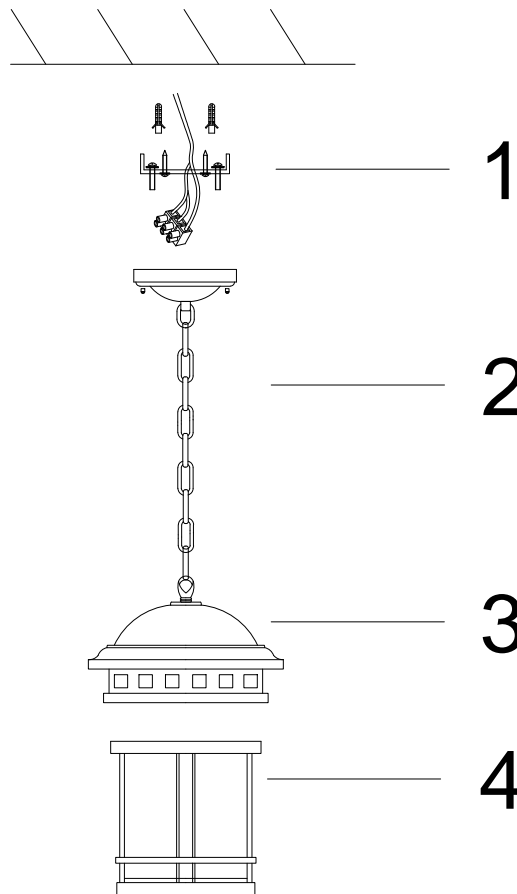

Instruction

O031PL-01BR

1 x E27 (60W)

Model: O031PL-01BR
Collection: Outdoor
Series: Salamanca

Pendant Lamps