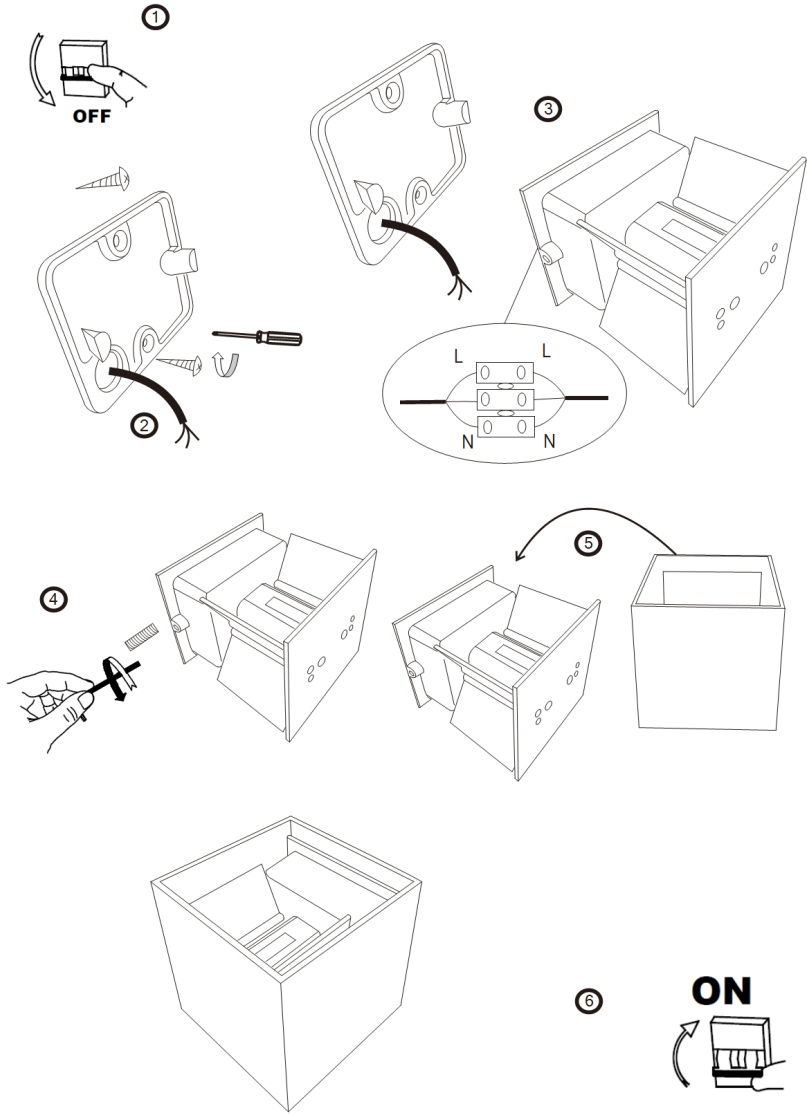

Instruction

Collection: OUTDOOR
Series: FULTON
Model: O572WL-L6GR
Wall

max 6W
400 LM

MAYTONI
DECORATIVE LIGHTING

www.maytoni.de