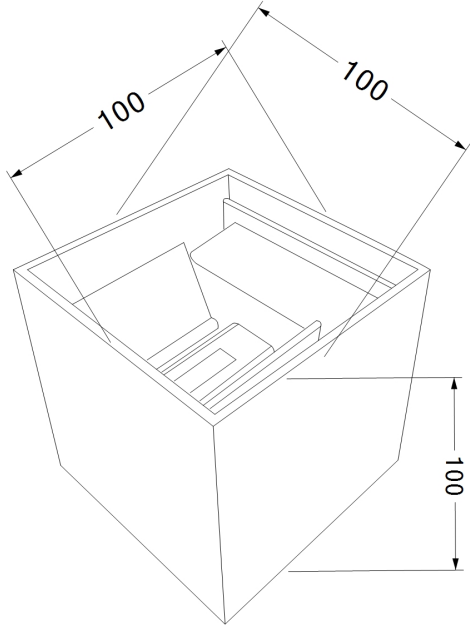

Instruction

Collection: OUTDOOR
Series: FULTON
Model: O572WL-L6GR
Wall

max 6W
400 LM

MAYTONI
DECORATIVE LIGHTING

www.maytoni.de