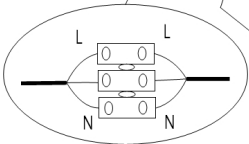

Instruction

Collection: OUTDOOR
Series: FULTON
Model: O573WL-L6B
Wall

- Wall

max 6W
400 LM

MAYTONI
DECORATIVE LIGHTING

www.maytoni.de