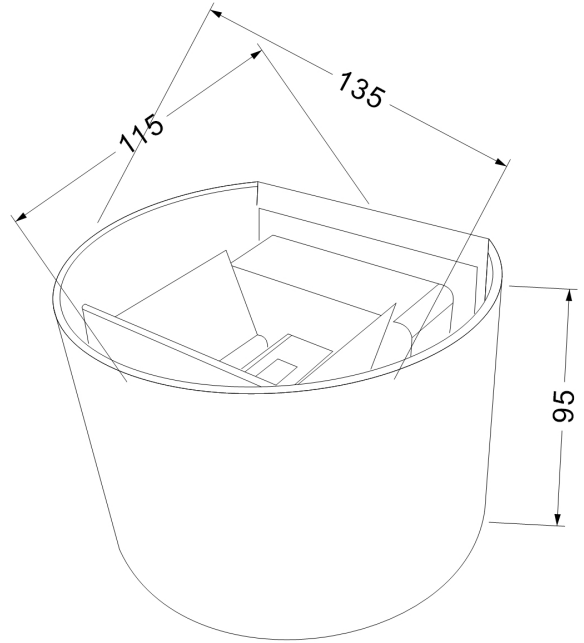

Instruction

Collection: OUTDOOR
Series: FULTON
Model: O573WL-L6B
Wall

- Wall

max 6W
400 LM

MAYTONI
DECORATIVE LIGHTING

www.maytoni.de