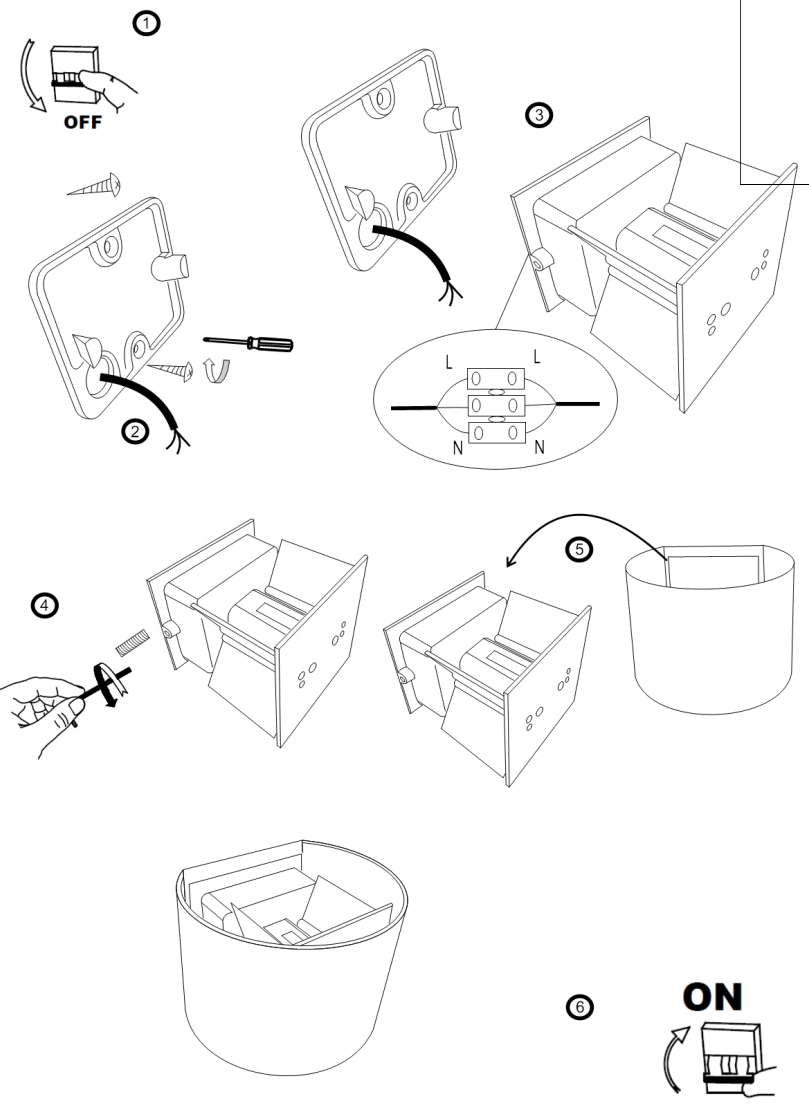

Instruction

Collection: OUTDOOR
Series: FULTON
Model: O573WL-L6B
Wall

- Wall

max 6W
400 LM

MAYTONI
DECORATIVE LIGHTING

www.maytoni.de