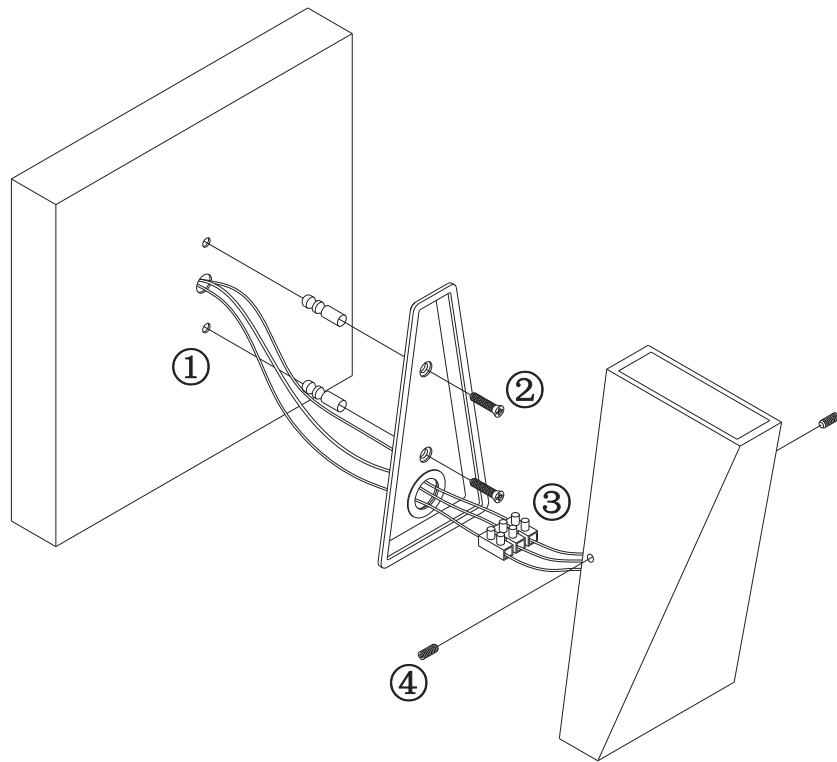

Instruction

O580WL-L6W

MAX 6W
100 Lumen

Model: O580WL-L6W
Collection: Outdoor
Series: Times Square

Wall Lamps