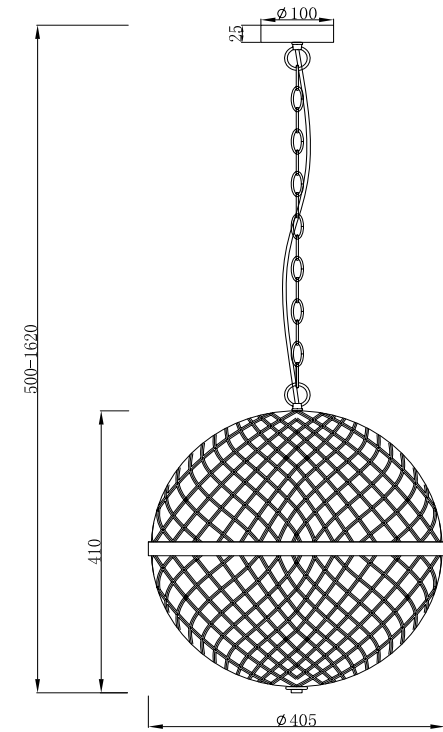

Instruction

P004PL-03CH

3 x E14 (40W)

Model: P004PL-03CH
Collection: Neoclassic
Series: Yonkers

Ceiling Lamps