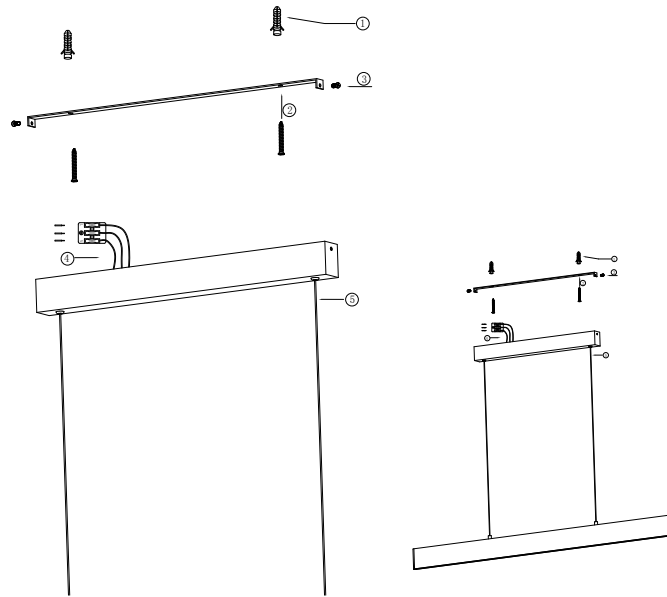

Instruction

P010PL-L23B

MAX 23W
1350 Lumen

Model: P010PL-L23B
Collection: Pendant
Series: Step

Ceiling Lamps