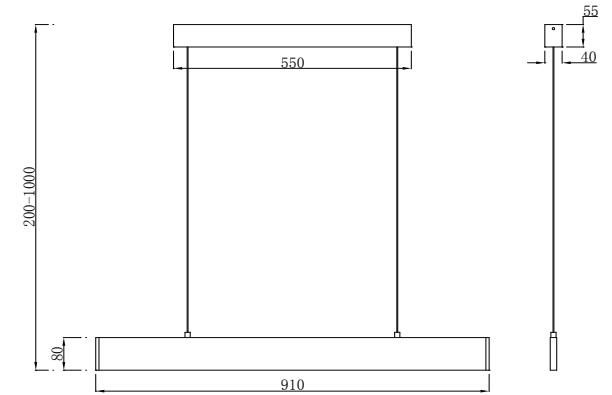

Instruction

P010PL-L23B

MAX 23W
1350 Lumen

Model: P010PL-L23B
Collection: Pendant
Series: Step

Ceiling Lamps