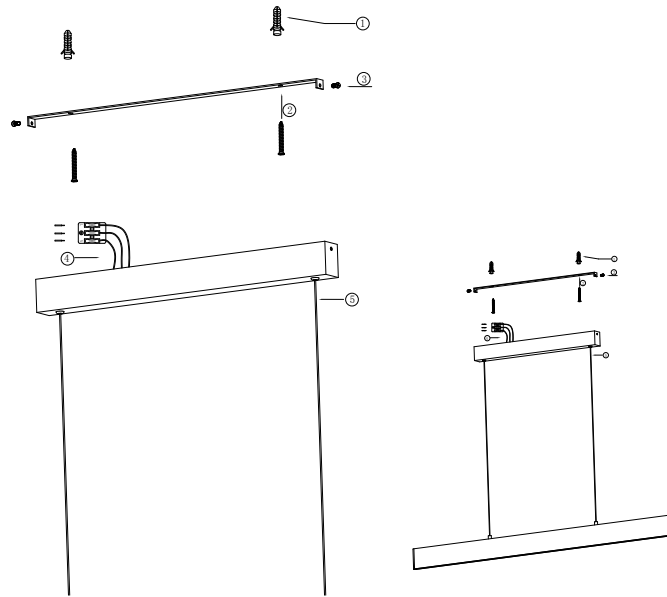

# Instruction

P010PL-L23B4K

MAX 23W  
900 Lumen

Model: P010PL-L23B4K  
Collection: Pendant  
Series: Step

Pendant Lamps