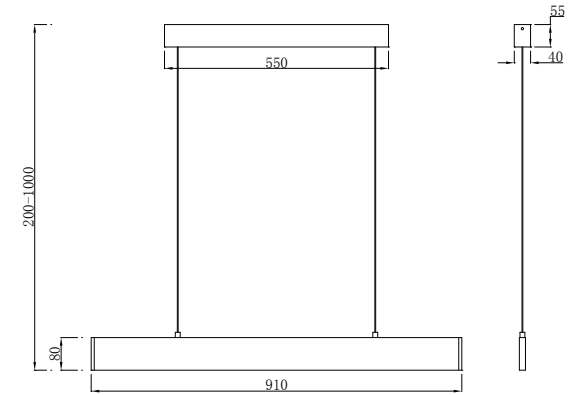

# Instruction

P010PL-L23B4K

MAX 23W  
900 Lumen

Model: P010PL-L23B4K  
Collection: Pendant  
Series: Step

Pendant Lamps