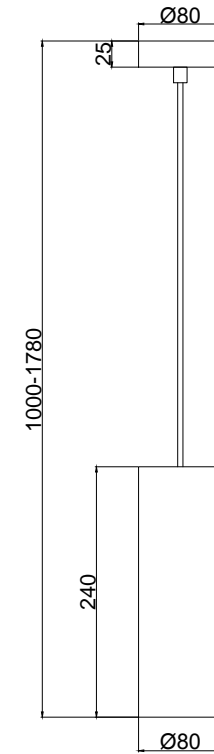

Instruction

P011PL-01CH

1 x E14 (40W)

Model: P011PL-01CH
Collection: Pendant
Series: Gioia

Pendant Lamps