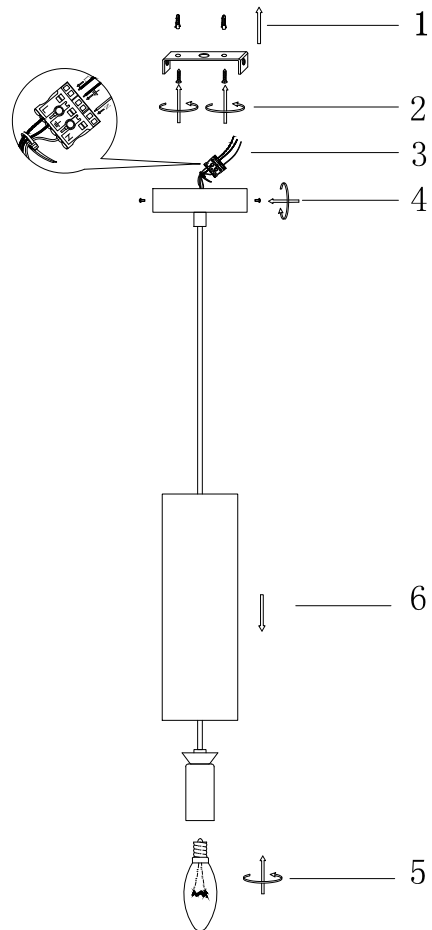

Instruction

P011PL-01CH

1 x E14 (40W)

Model: P011PL-01CH
Collection: Pendant
Series: Gioia

Pendant Lamps