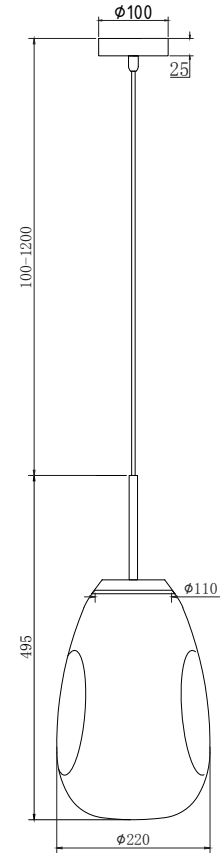

## P013PL-01C

1 x E27 (60W)

Recommended to use with LED bulbs

Model: P013PL-01C

Collection: Pendant

Series: Mabell

Pendant Lamps