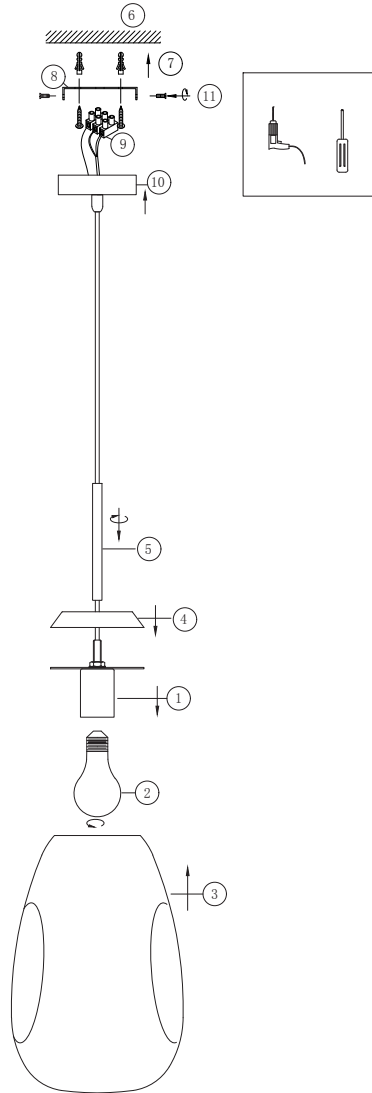

## P013PL-01C

1 x E27 (60W)

Recommended to use with LED bulbs

Model: P013PL-01C

Collection: Pendant

Series: Mabell

Pendant Lamps