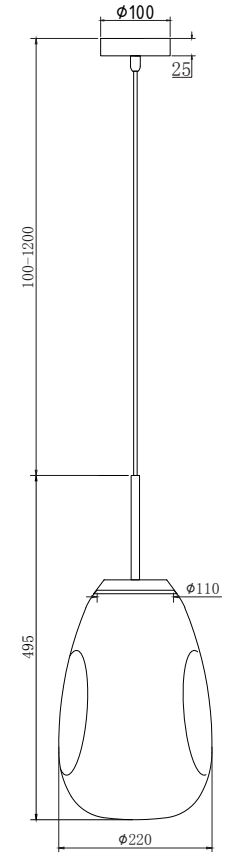

# Instruction

P013PL-01CH

1 x E27 (60W)

Recommended to use with LED bulbs

Model: P013PL-01CH

Collection: Pendant

Series: Mabell

Pendant Lamps