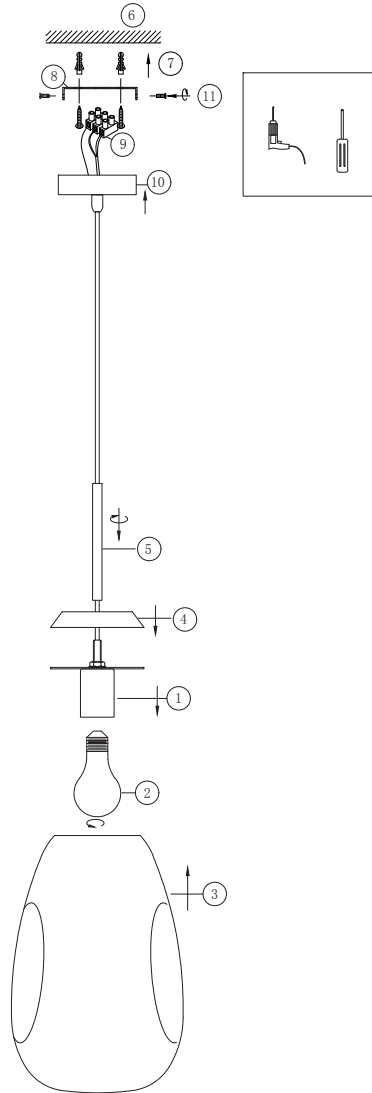

# Instruction

P013PL-01CH

1 x E27 (60W)

Recommended to use with LED bulbs

Model: P013PL-01CH

Collection: Pendant

Series: Mabell

Pendant Lamps