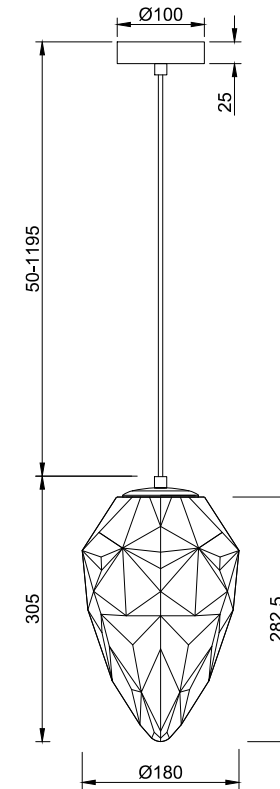

# Instruction

P052PL-01PK

1 x E27 (40W)  
Recommended to use with LED bulbs

Pendant Lamps

Model: P052PL-01PK  
Collection: Pendant  
Series: New family 052