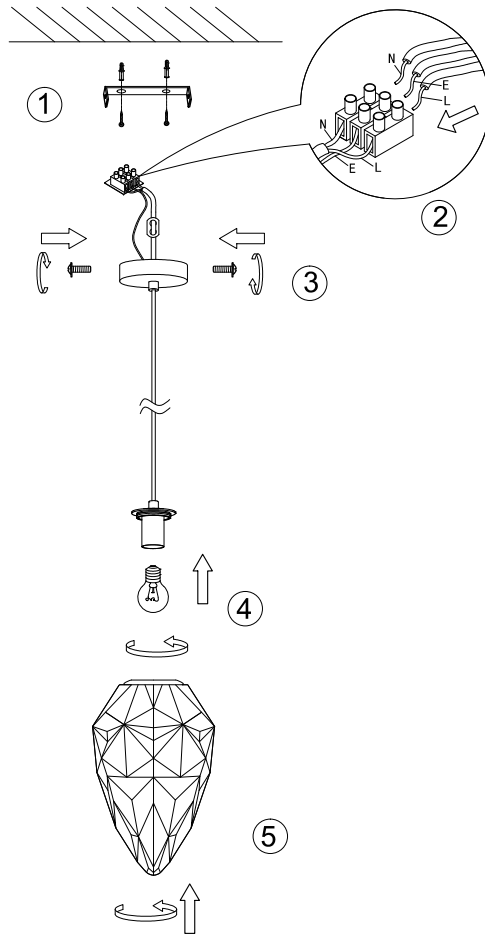

# Instruction

P052PL-01PK

1 x E27 (40W)  
Recommended to use with LED bulbs

Pendant Lamps

Model: P052PL-01PK  
Collection: Pendant  
Series: New family 052