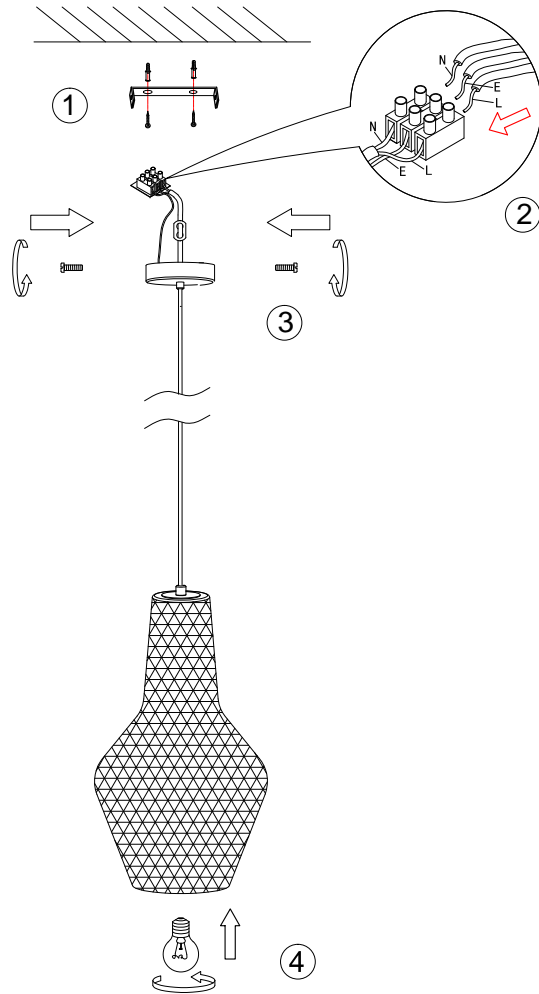

Instruction

P056PL-01B

1 x E27 (40W)
Recommended to use with LED bulbs

Pendant Lamps

Model: P056PL-01B
Collection: Pendant
Series: Tommy