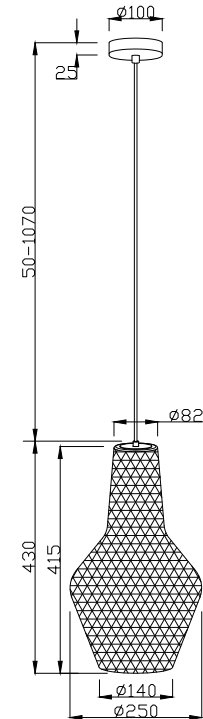

Instruction

P056PL-01B

1 x E27 (40W)
Recommended to use with LED bulbs

Pendant Lamps

Model: P056PL-01B
Collection: Pendant
Series: Tommy