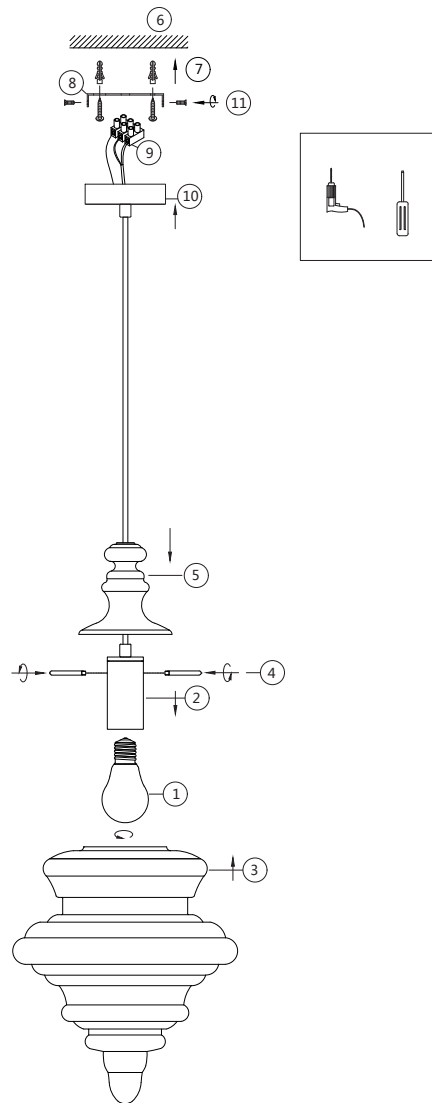

Instruction

P057PL-01B

1 x E27 (60W)

Recommended to use with LED bulbs

Model: P057PL-01B

Collection: Pendant

Series: Trottoia

Pendant Lamps