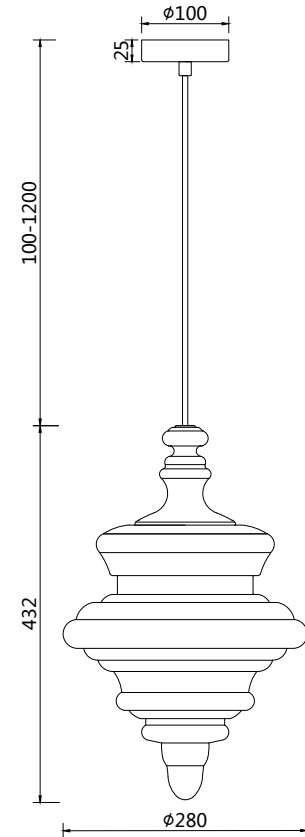

Instruction

P057PL-01B

1 x E27 (60W)

Recommended to use with LED bulbs

Model: P057PL-01B

Collection: Pendant

Series: Trottoia

Pendant Lamps