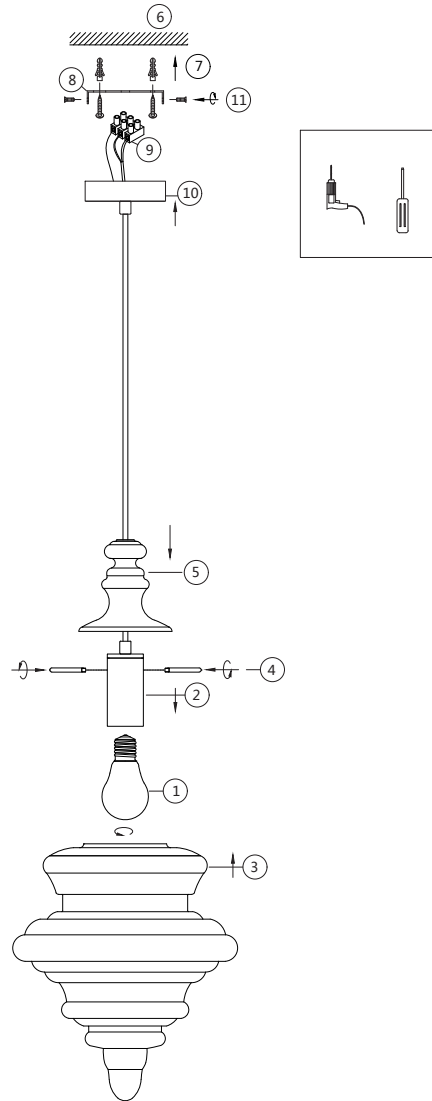

# Instruction

P057PL-01BS

1 x E27 (60W)

Recommended to use with LED bulbs

Model: P057PL-01BS

Collection: Pendant

Series: Trottoia

Pendant Lamps