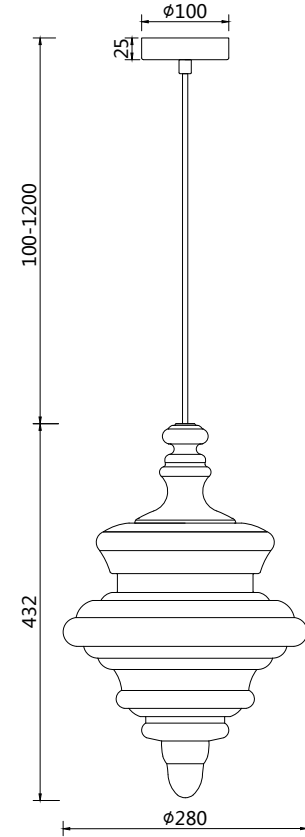

# Instruction

P057PL-01BS

1 x E27 (60W)

Recommended to use with LED bulbs

Model: P057PL-01BS

Collection: Pendant

Series: Trottoia

Pendant Lamps