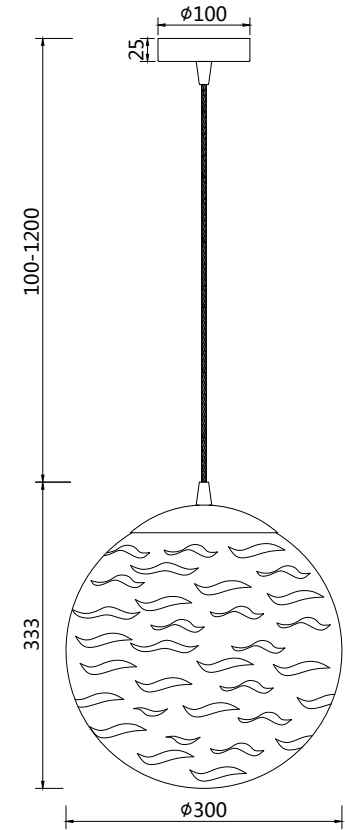

# Instruction

P059PL-01BS

1 x E27 (60W)

Recommended to use with LED bulbs

Model: P059PL-01BS

Collection: Pendant

Series: Dunas

Pendant Lamps