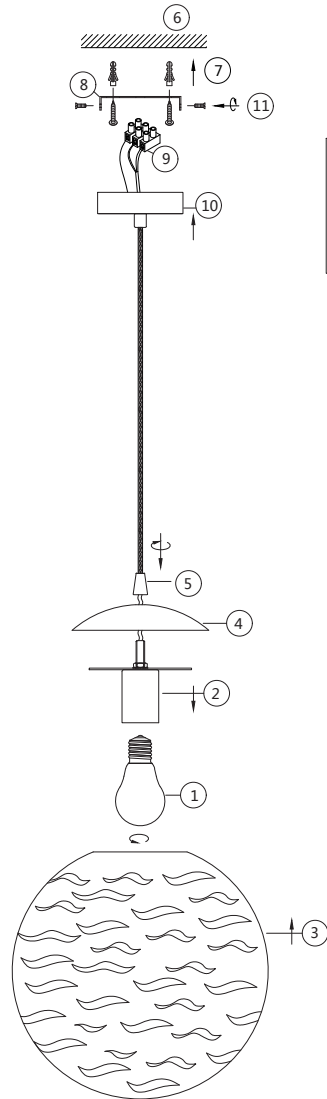

# Instruction

P059PL-01BS

1 x E27 (60W)

Recommended to use with LED bulbs

Model: P059PL-01BS

Collection: Pendant

Series: Dunas

Pendant Lamps