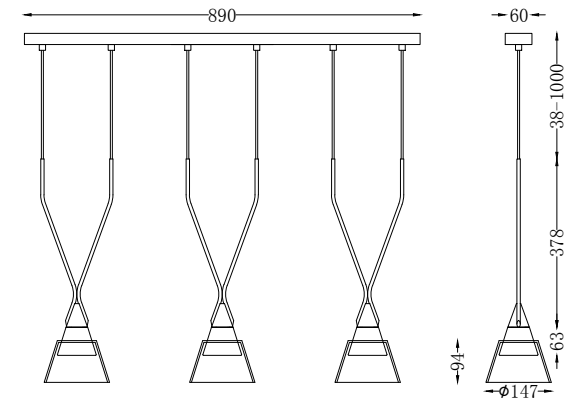

Instruction

P063PL-03B

3 x GU10 (40W)
Recommended to use with LED bulbs

Model: P063PL-03B
Collection: Pendant
Series: Hilo

Pendant Lamps