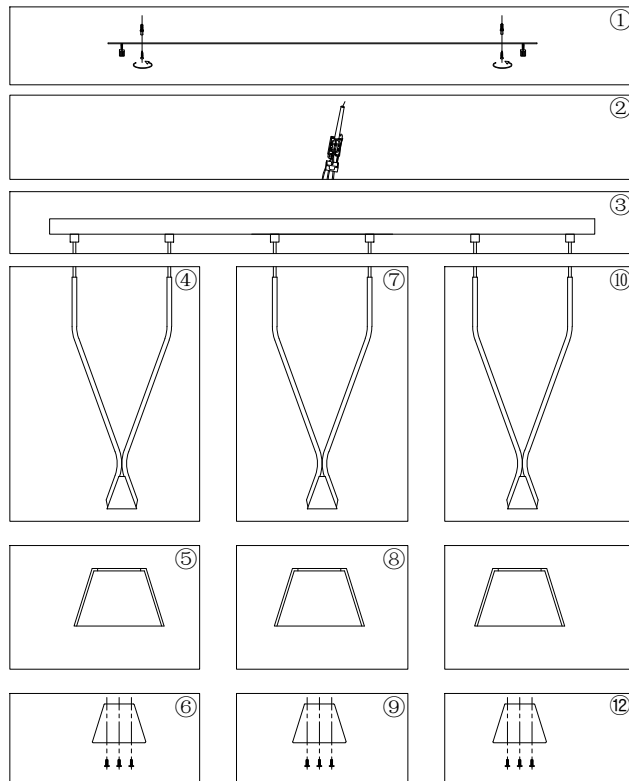

Instruction

P063PL-03B

3 x GU10 (40W)
Recommended to use with LED bulbs

Model: P063PL-03B
Collection: Pendant
Series: Hilo

Pendant Lamps