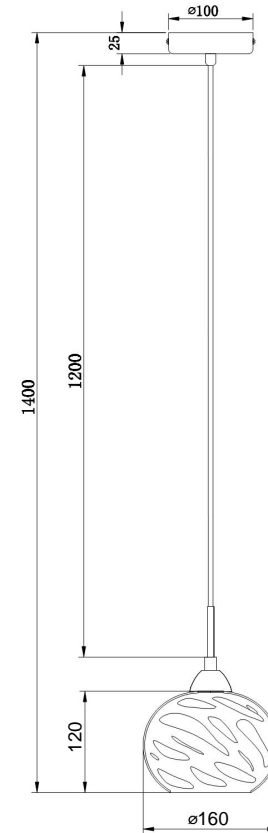

# Instruction

Collection: PENDANT  
Series: HAZE  
Model: P244-PL-01-N  
Ceiling

- Ceiling

1 x E14 (60W)

**MAYTONI**  
DECORATIVE LIGHTING

[www.maytoni.de](http://www.maytoni.de)