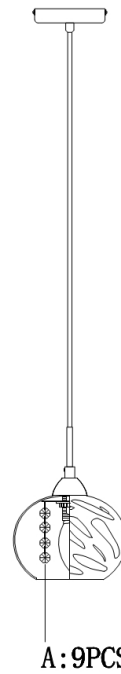

# Instruction

Collection: PENDANT  
Series: HAZE  
Model: P244-PL-01-N  
Ceiling

- Ceiling

1 x E14 (60W)

**MAYTONI**  
DECORATIVE LIGHTING

[www.maytoni.de](http://www.maytoni.de)