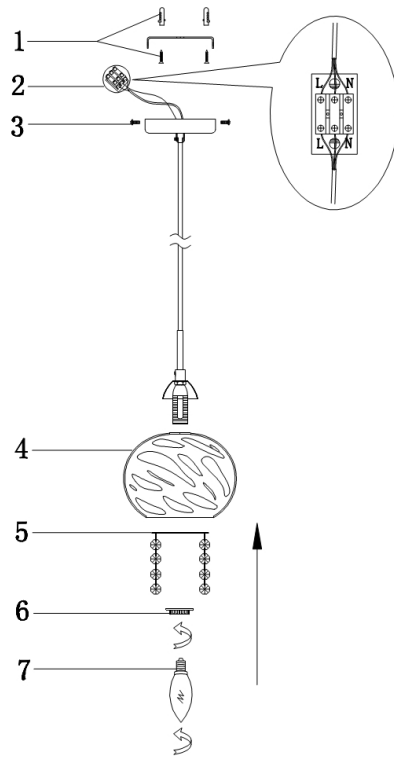

# Instruction

Collection: PENDANT  
Series: HAZE  
Model: P244-PL-01-N  
Ceiling

- Ceiling

1 x E14 (60W)

**MAYTONI**  
DECORATIVE LIGHTING

[www.maytoni.de](http://www.maytoni.de)